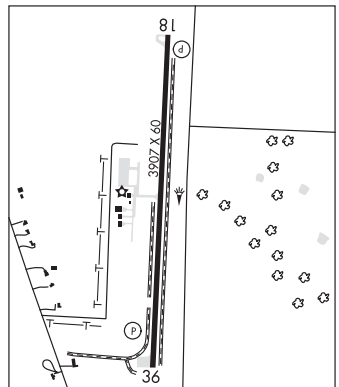

CONROE/NORTH HOUSTON RGNL (See HOUSTON on page 336)

CONROE N30°20.55' W95°24.28' NOTAM FILE PIK.

HOUSTON
L-19D, 21A

(L) DME 115.55 PIK Chan 102(Y) at Conroe/North Houston Rgnl. 225.