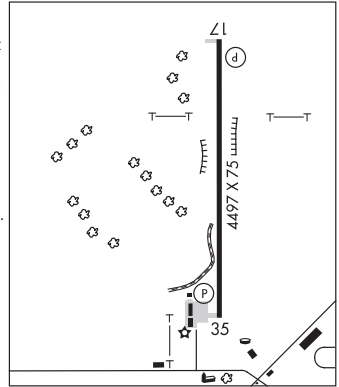

COLUMBUS

ROBERT R WELLS JR (66R) 3 S UTC-6(-5DT) N29°38.49' W96°30.96'

HOUSTON
L-19D, 21A

242 B NOTAM FILE CXO

RWY 15-33: H3800X60 (ASPH) S-12.5 MIRL 0.3% up NW

RWY 15: REIL. PAPI(P2L). Thld dspcd 305'. Road.

SAN ANTONIO
L-19C
IAP

1387 B NOTAM FILE MKN

RWY 17-35: H4497X75 (ASPH) S-12.5 MIRL 0.3% up N

RWY 17: PAPI(P2L)—GA 4.0° TCH 40'.

RWY 35: PAPI(P2L)—GA 4.0° TCH 39'. Tree. Rgt tfc.

SERVICE: FUEL 100LL, JET A LGT Dusk-Dawn. MIRL Rwy 17-35 preset low intst; to incr instst actvt—CTAF.

Ⓡ **FORT WORTH CENTER APP/DEP CON** 127.15

CLEARANCE DELIVERY PHONE: For CD ctc Fort Worth ARTCC at 817-858-7584.

RADIO AIDS TO NAVIGATION: NOTAM FILE SJT.

GOOCH SPRINGS (H) (H) VORTACW 112.5 AGJ Chan 72 N31°11.13' W98°08.51' 327° 49.9 NM to fld. 1191/5E.

COMMERCE MUNI (2F7) 3 N UTC-6(-5DT) N33°17.57' W95°53.79'

DALLAS-FT WORTH
L-17D
IAP

516 B NOTAM FILE FTW

RWY 18-36: H3907X60 (ASPH) S-13 MIRL

RWY 18: PAPI(P2L)—GA 3.0° TCH 40'. Trees.

RWY 36: PAPI(P2L)—GA 3.0° TCH 40'. Tree.