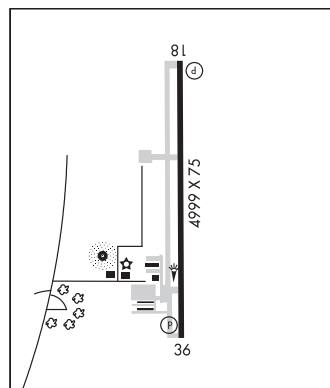

BOONE CO (See HARRISON on page 53)