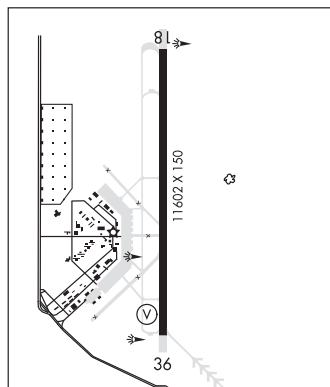

RWY 10: Tree. Rgt tfc.

RWY 28: Trees.

AIRPORT REMARKS: Unattended. Deer on and invof arpt.

AIRPORT MANAGER: 817-938-3334

COMMUNICATIONS: CTAF 122.9

CLEARANCE DELIVERY PHONE: For CD ctc Razorback Apch 479-649-2416, when Apch clsd ctc Memphis ARTCC at

901-368-8453/8449.

BILL AND HILLARY CLINTON NTL/ADAMS FLD (See LITTLE ROCK on page 61)

BILLY FREE MUNI (See DUMAS on page 46)

BLYTHEVILLE

ARKANSAS INTL (BYH)(KBYH) 3 NW UTC-6(-5DT) N35°57.86' W89°56.64'

MEMPHIS

254 B NOTAM FILE BYH

H-6J, L-16H

RWY 18-36: H11602X150 (CONC) S-155, D-235, 2D-455

IAP

HIRL(NSTD)

RWY 36: VASI(V4L)—GA 3.0° TCH 51'.

SERVICE: S5 FUEL 100LL, JET A LGT Dusk-Dawn. Actvt HIRL Rwy 18-36—CTAF. Rwy 18-36 Nstd HIRL; lctd 77' fm rwy edge and nstd dstc fm cntrln. Dpt perception problems may exist durg pds of darkness. Rwy 36 VASI OTS indefly.

AIRPORT REMARKS: Attended Mon-Fri 1400-2300Z. Arpt unattended holidays. Fuel avbl 24 hrs self serve with credit card (100 LL). No fee charged for svc after hrs ctc/leave msg 870-532-5628. Twy A btn Twy B and Twy D tkof and ldg avbl to mil acft.

AIRPORT MANAGER: 870-532-5628

COMMUNICATIONS: CTAF/UNICOM 122.7

Ⓡ MEMPHIS CENTER APP/DEP CON 134.65

CLEARANCE DELIVERY PHONE: For CD ctc Memphis ARTCC at

901-368-8453/8449.

RADIO AIDS TO NAVIGATION: NOTAM FILE DYR.

DYERSBURG (L) TACAN Chan 115 DYR (116.8) N36°01.11'

W89°19.06' 261° 30.7 NM to fld. 389/3E.

ILS/DME 110.3 I-BYH Chan 40 Rwy 18. Class

IT. Unmonitored.

BLYTHEVILLE MUNI (HKA)(KHKA) 3 E UTC-6(-5DT) N35°56.43' W89°49.85'

MEMPHIS

256 B TPA—See Remarks NOTAM FILE HKA

L-16H

RWY 18-36: H4999X75 (ASPH) S-15 MIRL

IAP

RWY 18: PAPI(P4L)—GA 3.0° TCH 48'.

RWY 36: PAPI(P4L)—GA 3.0° TCH 48'.

SERVICE: S2 FUEL 100LL, JET A LGT ACTIVATE MIRL Rwy 18-36—CTAF. PAPI Rwy 18 and Rwy 36 opr continuously. Wind indicator lgt temporarily OTS.

AIRPORT REMARKS: Attended 1330-2330Z. For arpt attendant after hours call 870-740-0798/0660. Numerous agricultural acft ops from Feb-Nov 250' AGL and below, right and left TPA.

AIRPORT MANAGER: 870-763-0200

WEATHER DATA SOURCES: ASOS 135.025 (870) 763-8206.

COMMUNICATIONS: CTAF/UNICOM 123.05

Ⓡ MEMPHIS CENTER APP/DEP CON 134.65

CLEARANCE DELIVERY PHONE: For CD ctc Memphis ARTCC at

901-368-8453/8449.

RADIO AIDS TO NAVIGATION: NOTAM FILE DYR.

DYERSBURG (L) TACAN Chan 115 DYR (116.8) N36°01.11'

W89°19.06' 257° 25.4 NM to fld. 389/3E.