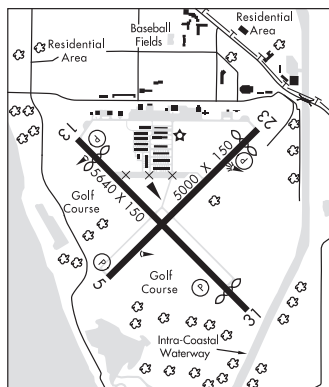

VENICE MUNI (VNC)(KVNC) 2 S UTC-5(-4DT) N27°04.28' W82°26.40'

MIAMI

18 B NOTAM FILE PIE

H-8H, L-21D, 23B

RWY 13-31: H5640X150 (ASPH) S-75, D-108 PCN 26 F/A/X/T MIRL

IAP

RWY 13: REIL. PAPI(P4L)—GA 3.0° TCH 46'. Thld dsplcd 639'. Trees.

MIRL Rwy 5-23, 13-31—CTAF.

NOISE: Noise abatement procedures in effect, call amgr 941-486-2711.

AIRPORT REMARKS: Attended 1200-0000Z±. Bird and wildlife on and in/ov the arpt. Parasailing activity west of the arpt along beach. Sfc of perimeter twys cracking, some settlement. Rwy 05-23 preferred apch. PAEW adj to all rwyys and twys dur dalgt hrs. Arpt has extv flt trng. PPR for acft exceeding rwy wt bearing capacity. Rwy 23 pref dep calm wind rwy. Arpt sfc cond not reported.

RADIO AIDS TO NAVIGATION: NOTAM FILE SRQ.

SARASOTA (VH) (DH) VOR/DME 117.0 SRQ Chan 117 N27°24.42' W82°33.82' 167° 21.1 NM to fld. 19/5W.

VERO BEACH

NEW HIBISCUS AIRPARK (X52) 7 W UTC-5(-4DT) N27°37.94' W80°31.65'

MIAMI

25 NOTAM FILE PIE

RWY 18-36: 3120X150 (TURF)

RWY 18: Bldg.

RWY 36: Thld dsplcd 200'. Brush.

AIRPORT REMARKS: Attended dalgt hrs. Extv crop dusting opr. Glider activity in/ov arpt. Rwy 18-36 trees within 125' of cntrln both sides entire length of ry. Rwy 18 and Rwy 36 ends mkd w/ 3 orange cones either side. PPR for tran trng acft call 772-562-2715.