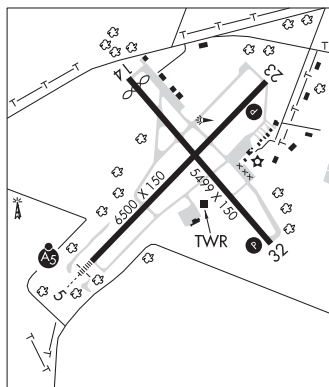

RWY 14: TORA-5499 TODA-5499 ASDA-5499 LDA-5399

RWY 23: TORA-6500 TODA-6500 ASDA-6500 LDA-6500

RWY 32: TORA-5499 TODA-5499 ASDA-5324 LDA-5324

SERVICE: S4 FUEL 100LL, JET A OX 3 LGT When ATCT clsd, ACTVT

MALSR Rwy 05; REIL Rwy 23 and 32; PAPI Rwy 23 and 32; HIRL

Rwy 05-23; MIRL Rwy 14-32; twy lgts; lgtd wind cone—CTAF.

AIRPORT REMARKS: Attended 1100-0000Z. Sfc cond not mntd

0601-1100Z; wet sfc cond not rptd. NWS on

arpt—270-744-6440. Acr ops with more than 30 pax seats 24 hr

PPR—270-744-0521. Rwy 05-23 acct ops not vsb fm opposite rwy

ends due to grade.

AIRPORT MANAGER: 270-744-0521

WEATHER DATA SOURCES: ASOS 118.375 (270) 744-6719.

COMMUNICATIONS: CTAF 119.6 UNICOM 122.95

PADUCAH RCO 122.2 (LOUISVILLE RADIO)

Ⓜ **MEMPHIS CENTER APP/DEP CON** 133.65

PADUCAH TOWER 119.6 (1200-0500Z) **GND CON** 121.7

CLEARANCE DELIVERY PHONE: For CD ctc Memphis ARTCC at 901-368-8453/8449.

AIRSPACE: CLASS D svc 1200-0500Z; other times CLASS G.

RADIO AIDS TO NAVIGATION: NOTAM FILE PAH.

CUNNINGHAM (VL) (L) VORW/DME 113.1 CNG Chan 78 N37°00.52' W88°50.21' 042° 4.4 NM to fld. 485/3E.

VOR unusable:

000°-010° byd 40 NM

056°-066° byd 40 NM

167°-181° byd 40 NM

199°-222° byd 40 NM

227°-245° byd 40 NM

248°-258° byd 40 NM

260°-275° byd 40 NM

289°-318° byd 40 NM

320°-330° byd 30 NM blo 3,000'

321°-332° byd 40 NM

ILS 108.5 I-PAH Rwy 05. Class IE.

COMM/NAV/WEATHER REMARKS: Emerg frequency 121.5 not avbl at twr.

ST LOUIS
H-6J, L-16H
IAP, AD

PADUCAH N37°03.65' W88°46.42'

RCO 122.2 (LOUISVILLE RADIO)

ST LOUIS
L-16H

PIKE CO/HATCHER FLD (See PIKEVILLE on page 288)