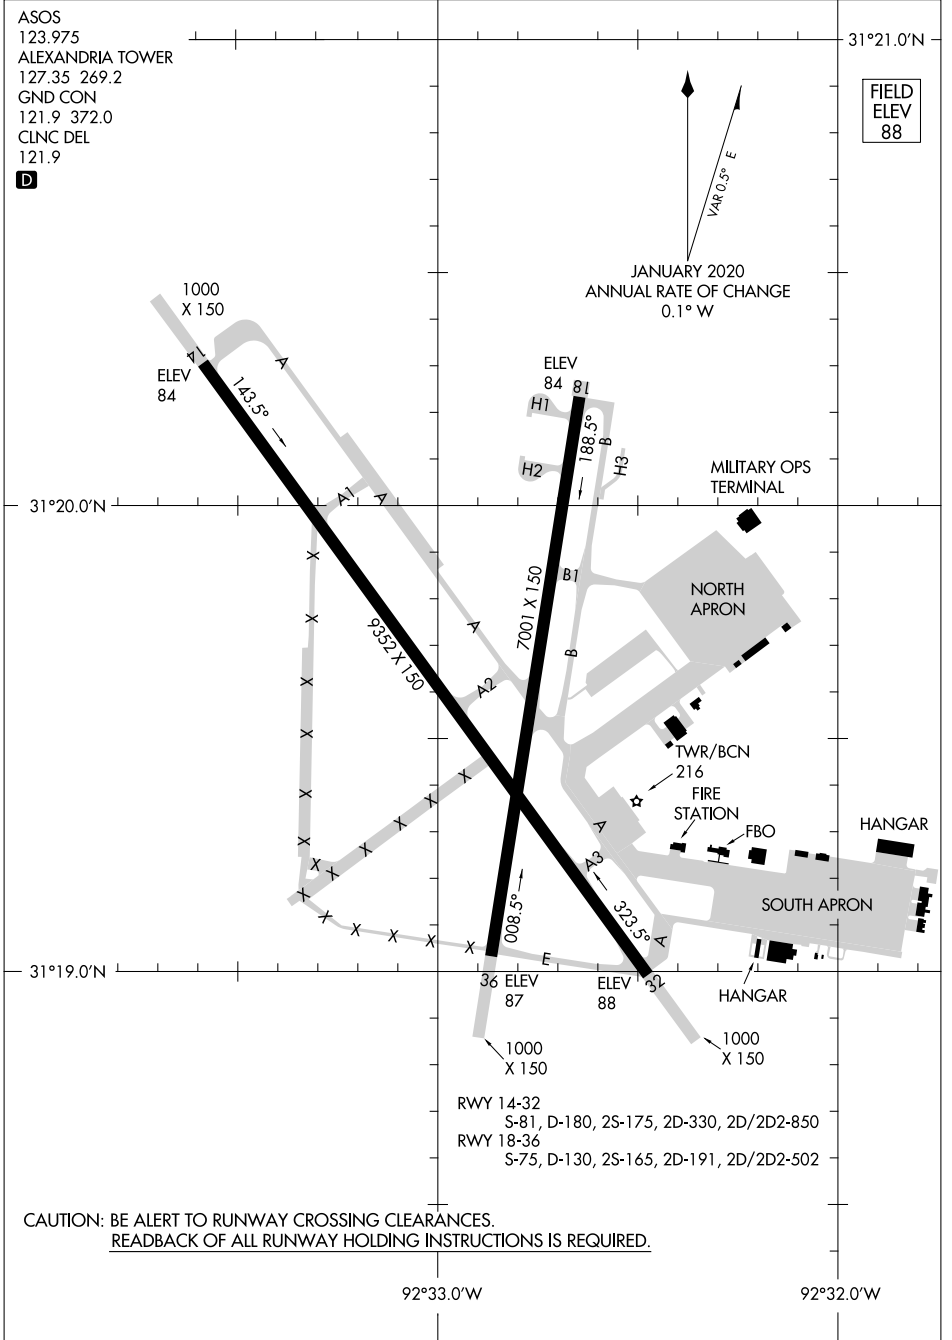

21280

AIRPORT DIAGRAM

AL-13 (FAA)

ALEXANDRIA INTL (AEX)
ALEXANDRIA, LOUISIANA

ASOS
123.975
ALEXANDRIA TOWER
127.35 269.2
GND CON
121.9 372.0
CLNC DEL
121.9

FIELD
ELEV
88

D

↑
VAR 0.5° E
JANUARY 2020
ANNUAL RATE OF CHANGE
0.1° W

SC-4, 05 SEP 2024 to 03 OCT 2024

SC-4, 05 SEP 2024 to 03 OCT 2024

CAUTION: BE ALERT TO RUNWAY CROSSING CLEARANCES.
READBACK OF ALL RUNWAY HOLDING INSTRUCTIONS IS REQUIRED.

92°33.0'W

92°32.0'W

AIRPORT DIAGRAM