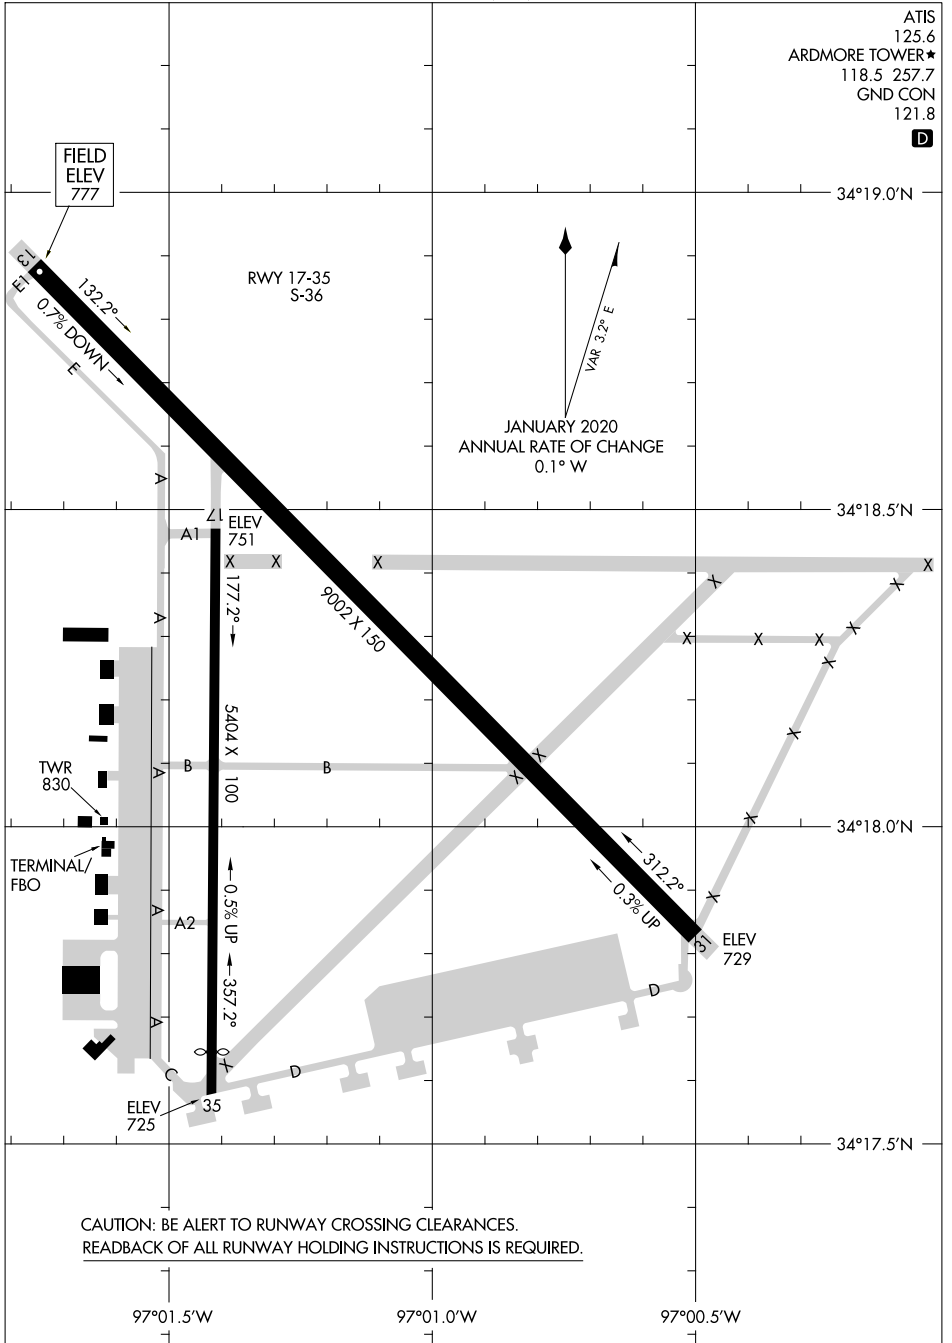

# AIRPORT DIAGRAM

AL-22 (FAA)

ARDMORE MUNI (ADM)  
ARDMORE, OKLAHOMA

ATIS  
125.6  
ARDMORE TOWER★  
118.5 257.7  
GND CON  
121.8

SC-1, 05 SEP 2024 to 03 OCT 2024

SC-1, 05 SEP 2024 to 03 OCT 2024

# AIRPORT DIAGRAM

ARDMORE, OKLAHOMA  
ARDMORE MUNI (ADM)