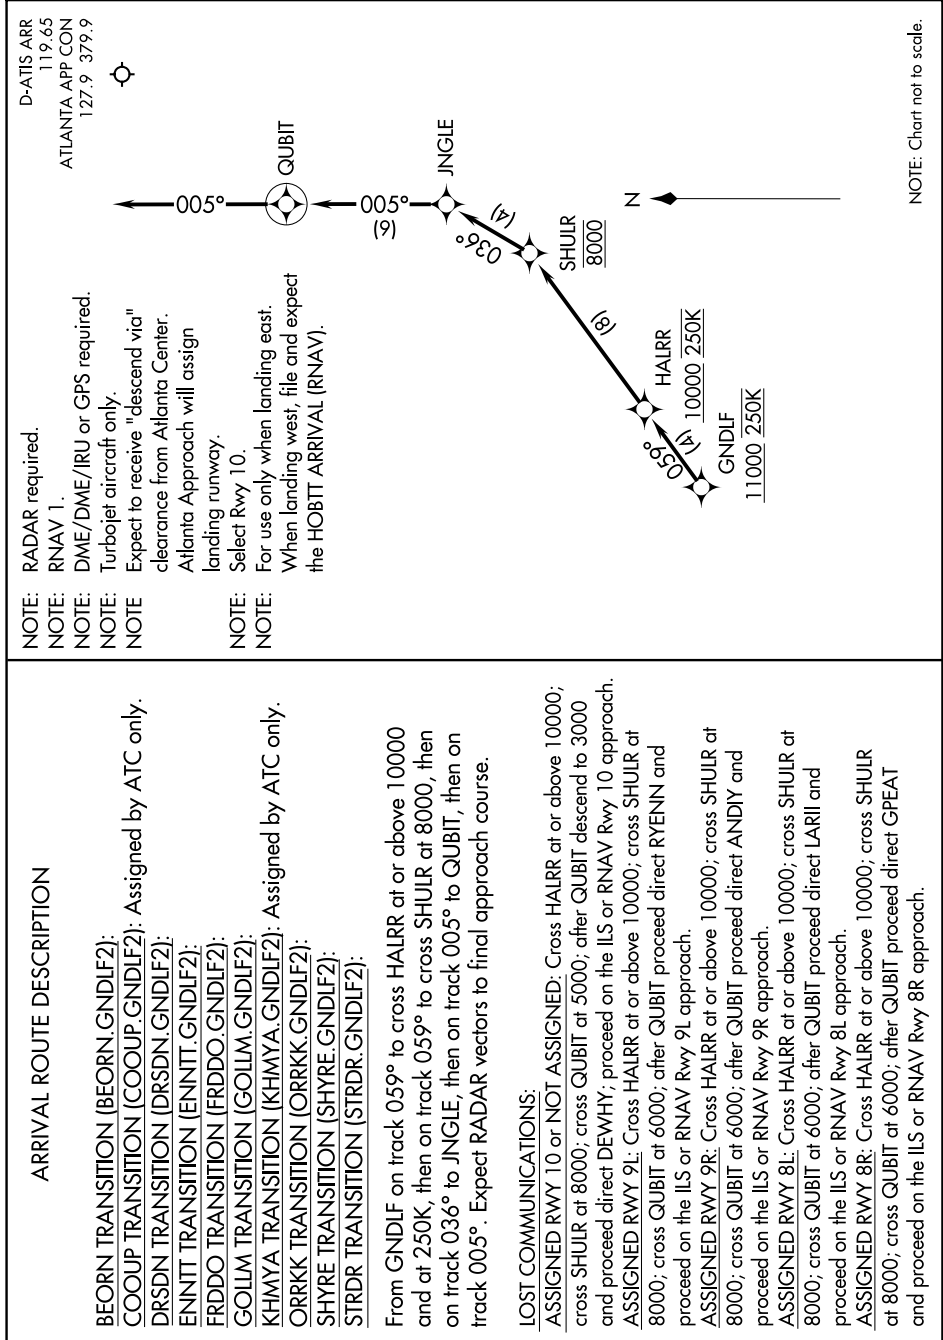

GNDLF TWO ARRIVAL(RNAV) Arrival Routes

SE-4, 05 SEP 2024 to 03 OCT 2024

GNDLF TWO ARRIVAL(RNAV) Arrival Routes

SE-4, 05 SEP 2024 to 03 OCT 2024