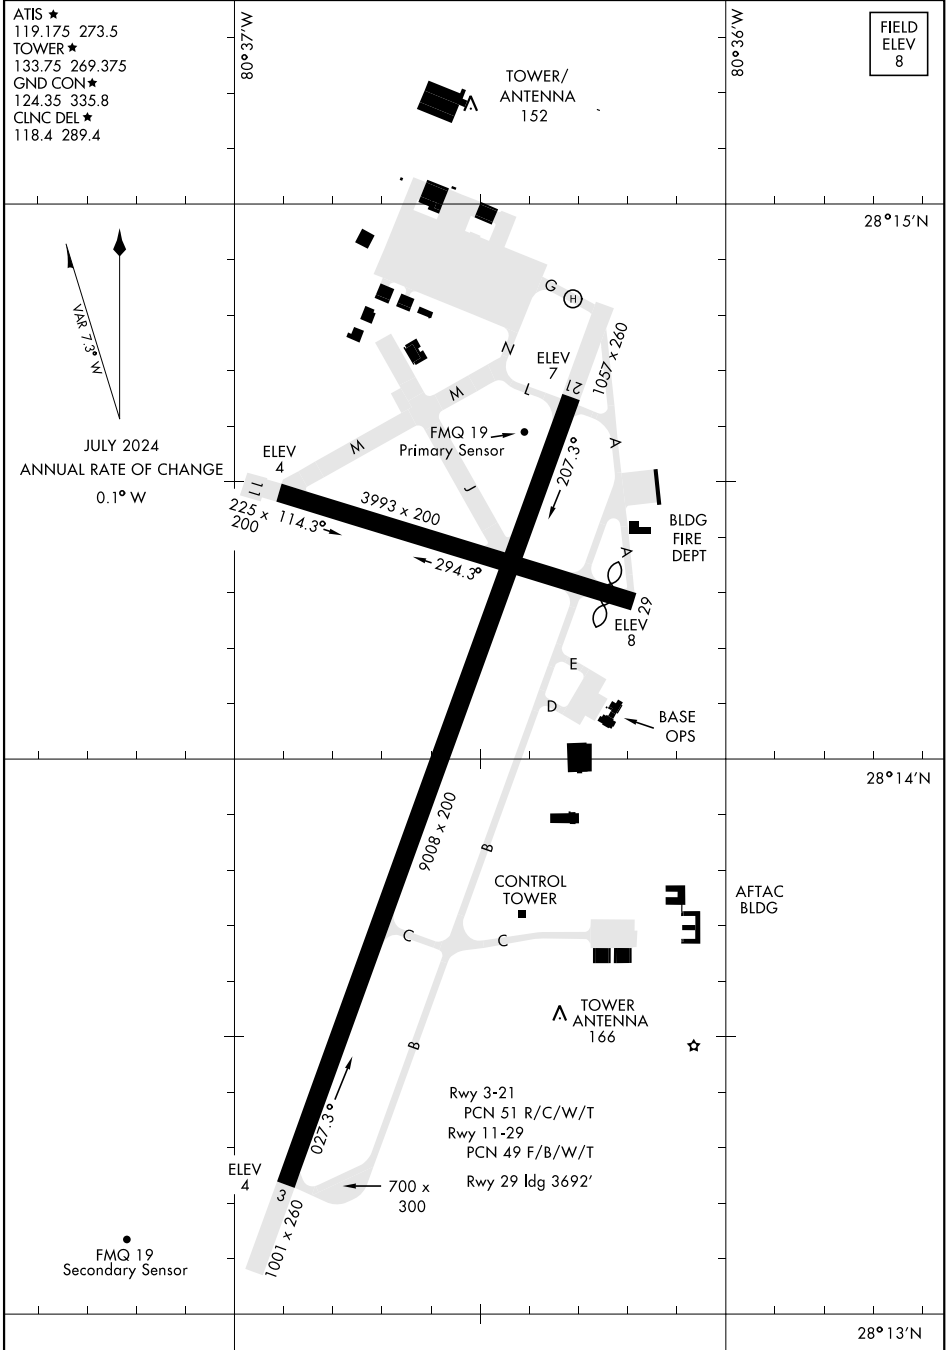

AIRPORT DIAGRAM

[USAF]

PATRICK SFB (KCOF)
COCOA BEACH, FLORIDA

SE-3, 05 SEP 2024 to 03 OCT 2024

SE-3, 05 SEP 2024 to 03 OCT 2024

AIRPORT DIAGRAM

COCOA BEACH, FLORIDA
PATRICK SFB (KCOF)