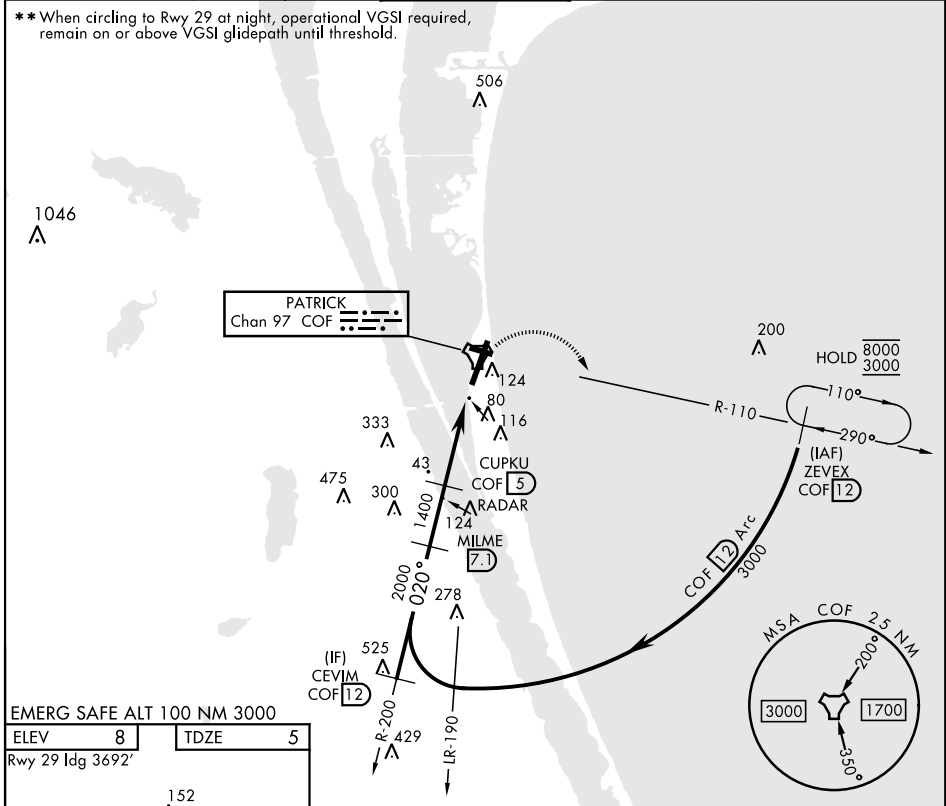

TACAN RWY 3

TACAN COF Chan 97	APCH CRS 020°	Rwy Idg TDZE Arprt Elev 9008 5 8
-----------------------------	-------------------------	--

[USAF]

PATRICK SFB (KCOF)

▼ * When ALS inop, increase CAT AB RVR to 55 and vis to 1 mile, CAT CDE vis to 1 3/8 miles.
 ** Circling not authorized NW of Rwy 3-21.

MISSED APPROACH: Climb to 600, then climbing right turn to 3000 and intercept COF TACAN R-110 to ZEVEX/12 DME and hold, continue climb in hold to 3000.

ATIS ★ 119.175 273.5	ORLANDO APP CON ★ 132.65 281.425	TOWER ★ 133.75 269.375	GND CON ★ 124.35 335.8	CLNC DEL ★ 118.4 289.4
--------------------------------	--	----------------------------------	----------------------------------	----------------------------------

EMERG SAFE ALT 100 NM 3000

ELEV 8	TDZE 5
---------------	---------------

Rwy 29 Idg 3692'

CATEGORY	A	B	C	D	E
S-03 *	520/24	515 (600-1/2)	520/55	515 (600-1)	
CIRCLING	520-1	512 (600-1)	540-1 1/2 532 (600-1 1/2)	560-2 552 (600-2)	580-2 572 (600-2)

TACAN RWY 3

SE-3, 05 SEP 2024 to 03 OCT 2024

SE-3, 05 SEP 2024 to 03 OCT 2024