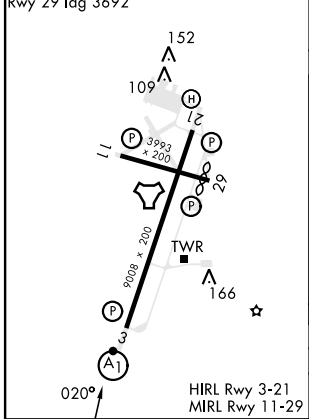

TACAN RWY 3

TACAN COF Chan 97	APCH CRS 020°	Rwy Idg TDZE Arprt Elev 9008 5 8
-----------------------------	-------------------------	--

[USAF]

PATRICK SFB (KCOF)

▼ * When ALS inop, increase CAT AB RVR to 55 and vis to 1 mile, CAT CDE vis to 1 3/8 miles.
 ** Circling not authorized NW of Rwy 3-21.

MISSED APPROACH: Climb to 600, then climbing right turn to 3000 and intercept COF TACAN R-110 to ZEVEX/12 DME and hold, continue climb in hold to 3000.

ATIS ★ 119.175 273.5	ORLANDO APP CON ★ 132.65 281.425	TOWER ★ 133.75 269.375	GND CON ★ 124.35 335.8	CLNC DEL ★ 118.4 289.4
--------------------------------	--	----------------------------------	----------------------------------	----------------------------------

EMERG SAFE ALT 100 NM 3000

ELEV 8	TDZE 5
---------------	---------------

Rwy 29 Idg 3692'

CATEGORY	A	B	C	D	E
S-03 *	520/24	515 (600-1/2)	520/55	515 (600-1)	
CIRCLING	520-1	512 (600-1)	540-1 1/2 532 (600-1 1/2)	560-2 552 (600-2)	580-2 572 (600-2)