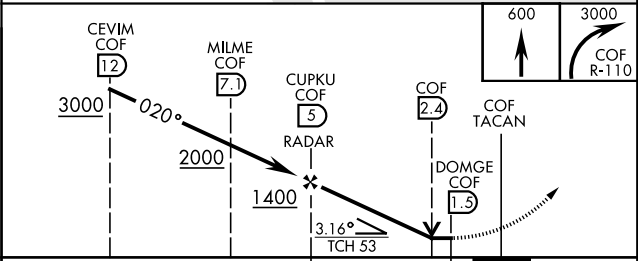

TACAN RWY 3

TACAN COF Chan 97	APCH CRS 020°	Rwy Idg TDZE Arprt Elev 9008 5 8
-----------------------------	-------------------------	--

[USAF]

PATRICK SFB (KCOF)

▼ * When ALS inop, increase CAT AB RVR to 55 and vis to 1 mile, CAT CDE vis to 1 3/8 miles.
 ** Circling not authorized NW of Rwy 3-21.

MISSED APPROACH: Climb to 600, then climbing right turn to 3000 and intercept COF TACAN R-110 to ZEVEX/12 DME and hold, continue climb in hold to 3000.

ATIS ★ 119.175 273.5	ORLANDO APP CON ★ 132.65 281.425	TOWER ★ 133.75 269.375	GND CON ★ 124.35 335.8	CLNC DEL ★ 118.4 289.4
--------------------------------	--	----------------------------------	----------------------------------	----------------------------------

EMERG SAFE ALT 100 NM 3000

ELEV 8	TDZE 5
---------------	---------------

Rwy 29 Idg 3692'

CATEGORY	A	B	C	D	E
S-03 *	520/24	515 (600-1/2)	520/55	515 (600-1)	
CIRCLING	520-1	512 (600-1)	540-1 1/2 532 (600-1 1/2)	560-2 552 (600-2)	580-2 572 (600-2)