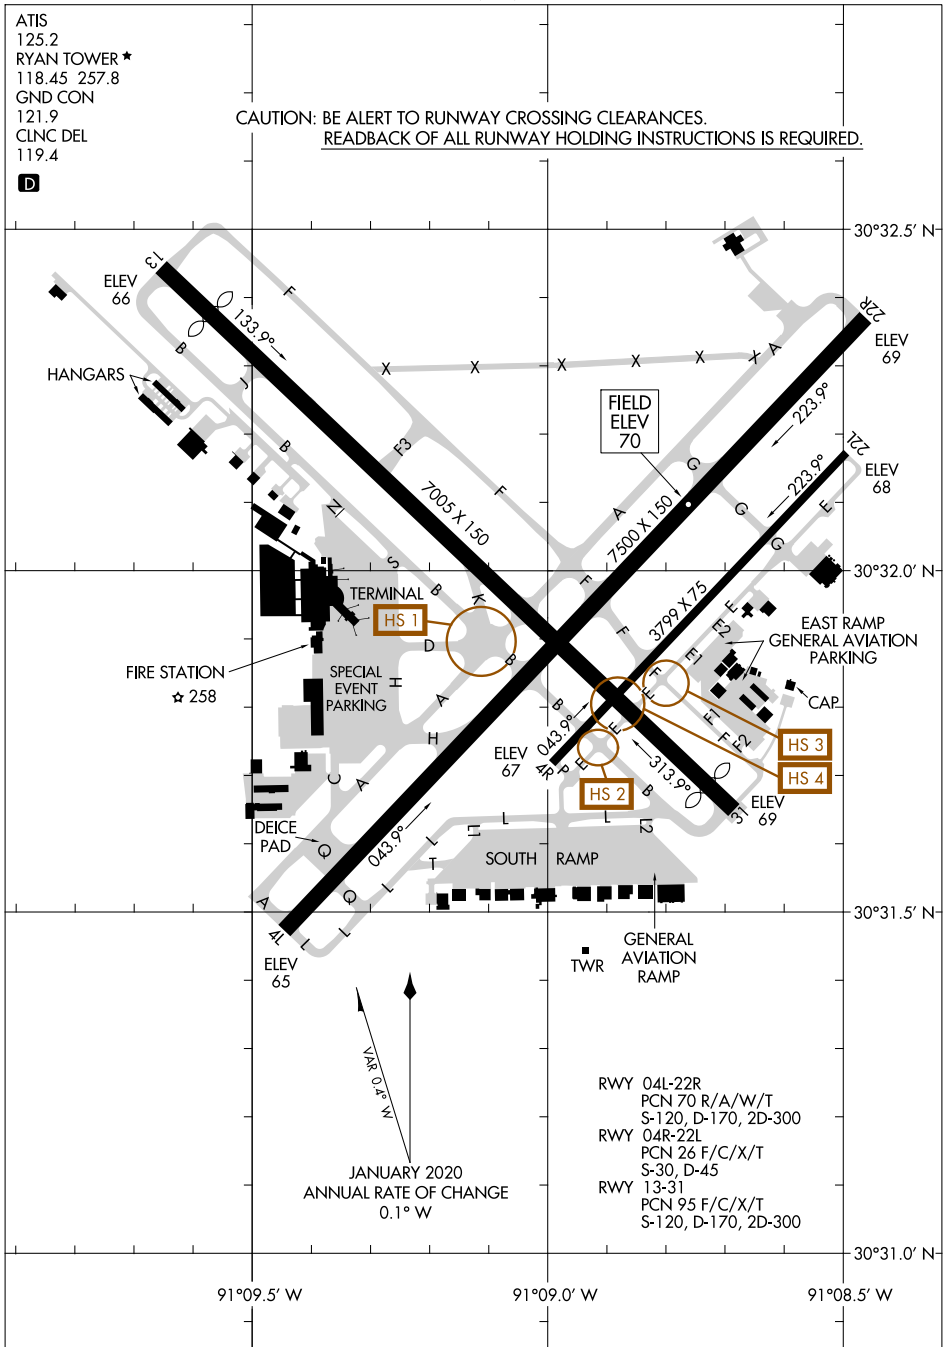

24025

AIRPORT DIAGRAM

BATON ROUGE METRO, RYAN FLD (BTR)
BATON ROUGE, LOUISIANA

AL-40 (FAA)

ATIS 125.2
RYAN TOWER ★ 118.45 257.8
GND CON 121.9
CLNC DEL 119.4

CAUTION: BE ALERT TO RUNWAY CROSSING CLEARANCES.
READBCK OF ALL RUNWAY HOLDING INSTRUCTIONS IS REQUIRED.

D

SC-4, 05 SEP 2024 to 03 OCT 2024

SC-4, 05 SEP 2024 to 03 OCT 2024

AIRPORT DIAGRAM

24025

BATON ROUGE, LOUISIANA
BATON ROUGE METRO, RYAN FLD (BTR)