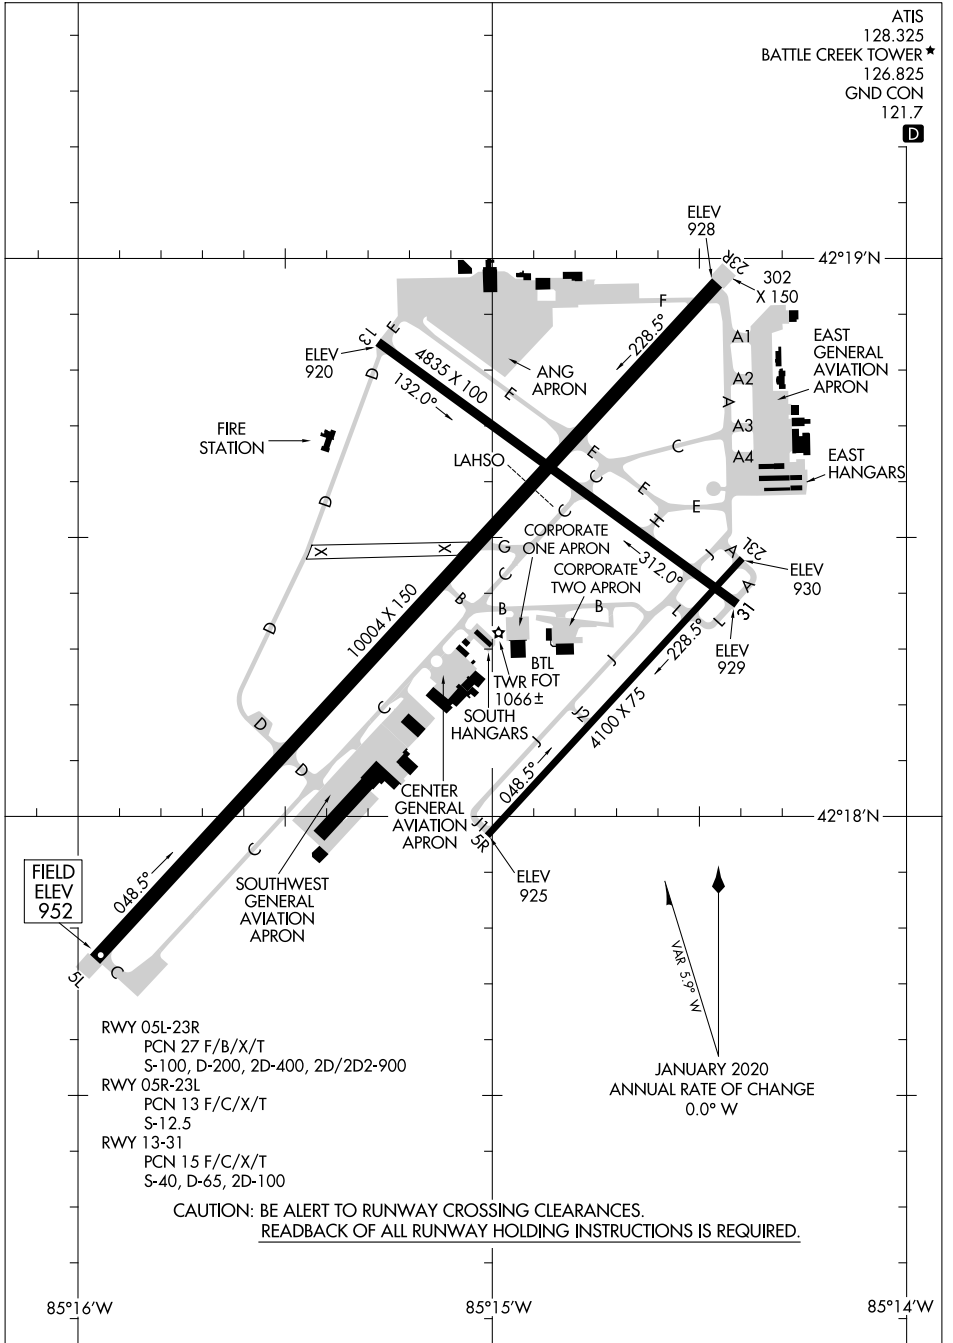

AIRPORT DIAGRAM

ATIS 128.325
 BATTLE CREEK TOWER* 126.825
 GND CON 121.7
D

EC-1, 05 SEP 2024 to 03 OCT 2024

EC-1, 05 SEP 2024 to 03 OCT 2024