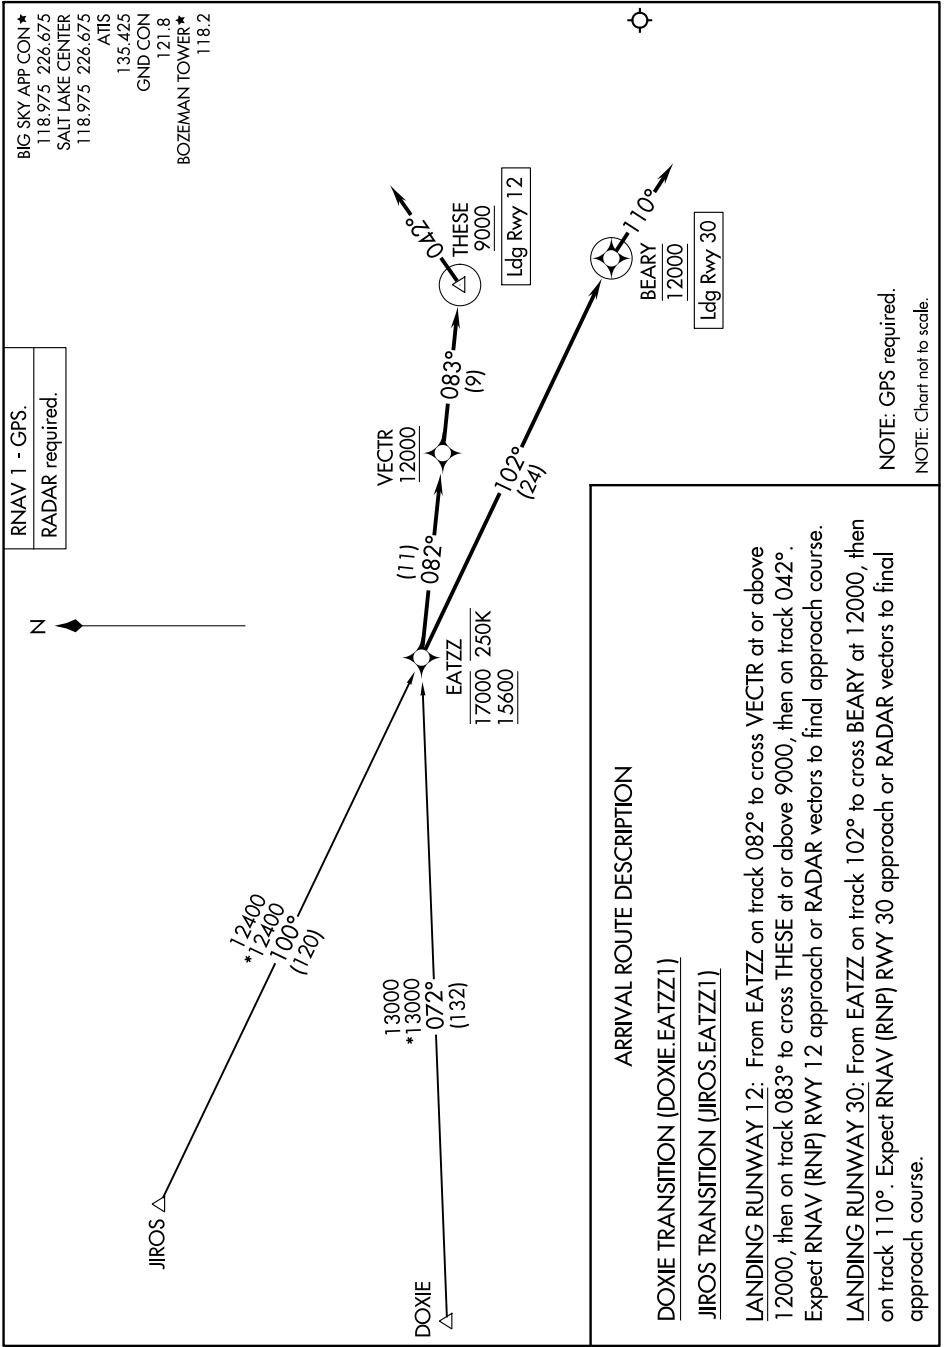

(EATZZ.EATZZ1) 24193

EATZZ ONE ARRIVAL (RNAV)

AL-59 (FAA)

BOZEMAN YELLOWSTONE INTL (BZN)
BOZEMAN, MONTANA

NW-1, 05 SEP 2024 to 03 OCT 2024

NOTE: GPS required.
NOTE: Chart not to scale.

EATZZ ONE ARRIVAL (RNAV)

(EATZZ.EATZZ1) 11JUL24

BOZEMAN, MONTANA
BOZEMAN YELLOWSTONE INTL (BZN)

NW-1, 05 SEP 2024 to 03 OCT 2024