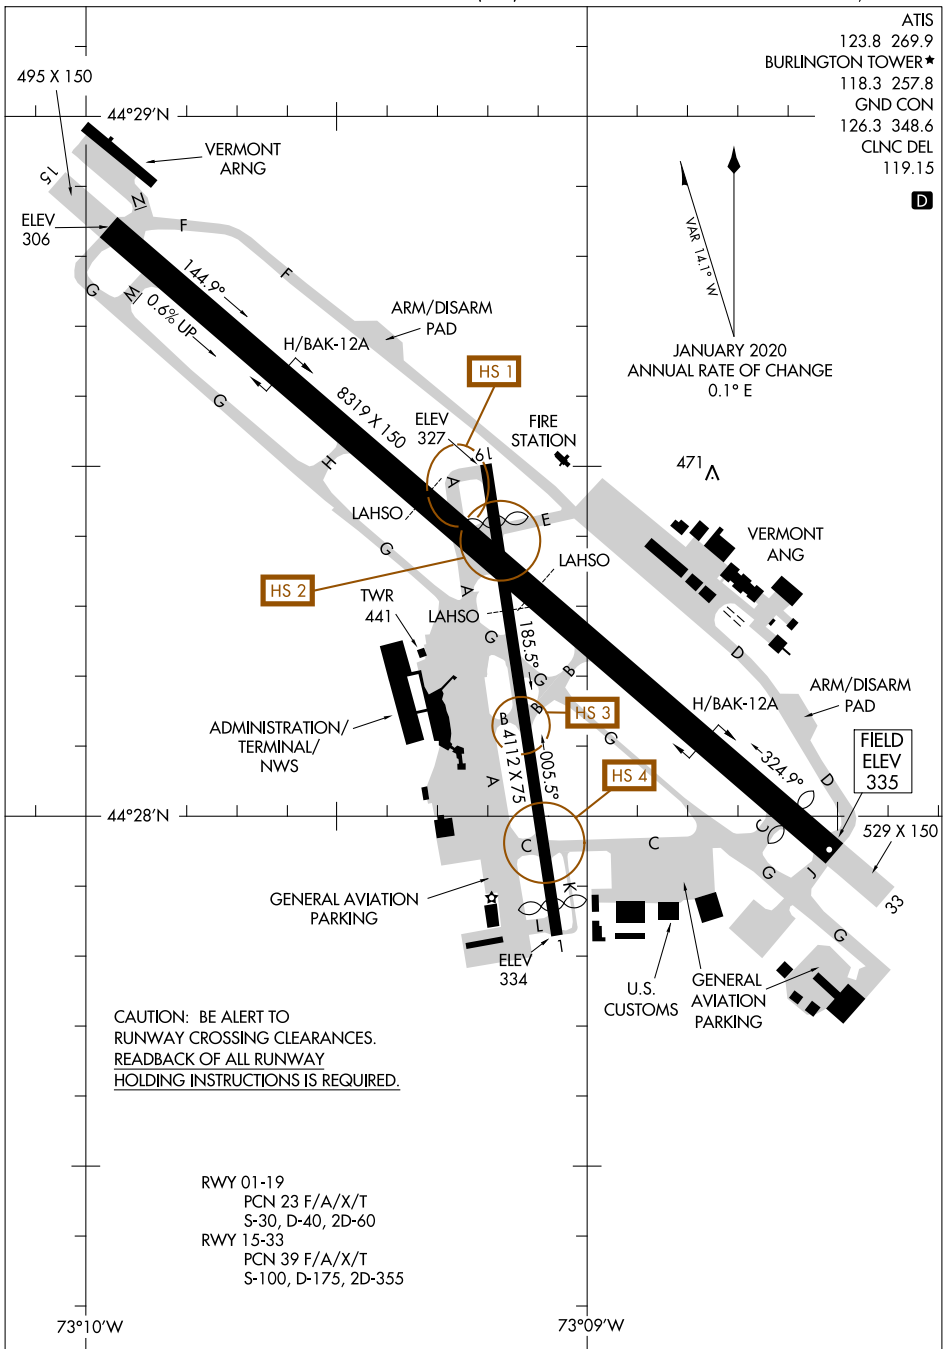

23278

AIRPORT DIAGRAM

PATRICK LEAHY BURLINGTON INTL (BT'V)

AL-70 (FAA)

BURLINGTON, VERMONT

ATIS
123.8 269.9
BURLINGTON TOWER★
118.3 257.8
GND CON
126.3 348.6
CLNC DEL
119.15

D

NE-1, 05 SEP 2024 to 03 OCT 2024

NE-1, 05 SEP 2024 to 03 OCT 2024

AIRPORT DIAGRAM

23278

BURLINGTON, VERMONT

PATRICK LEAHY BURLINGTON INTL (BT'V)