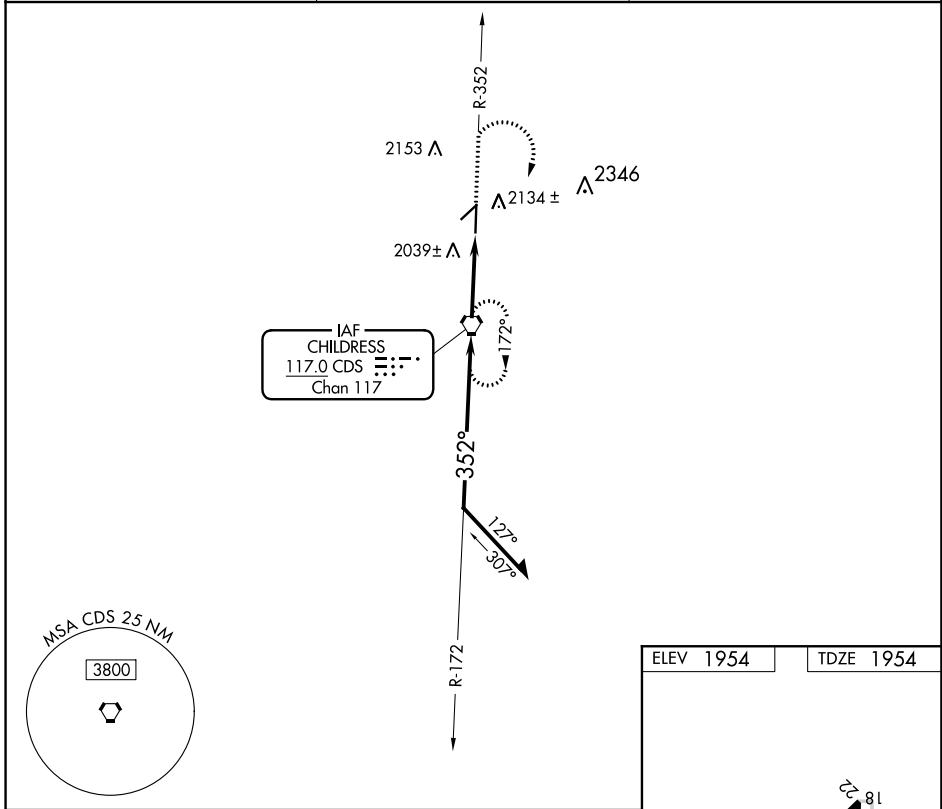

VORTAC CDS 117.0 Chan 117	APP CRS 352°	Rwy Idg TDZE 1954 Apt Elev 1954
---	------------------------	---

VOR RWY 36

CHILDRESS MUNI (CDS)

⚠ When local altimeter setting not received, use Altus/Quartz Mountain Rgnl altimeter setting and increase all MDA 200 feet, and all visibilities ¼ mile.
⚠ VDP NA when using Altus/Quartz Mountain Rgnl altimeter setting.
 Circling to Rwy 4, 18, 22 NA at night.

MISSED APPROACH: Climb to 3400 via CDS VORTAC R-352 then climbing right turn to 3500 direct CDS VORTAC and hold.

ASOS 135.125	FORT WORTH CENTER 133.5 350.35	UNICOM 122.8 (CTAF) 0
------------------------	--	---------------------------------

SC-2, 05 SEP 2024 to 03 OCT 2024

SC-2, 05 SEP 2024 to 03 OCT 2024