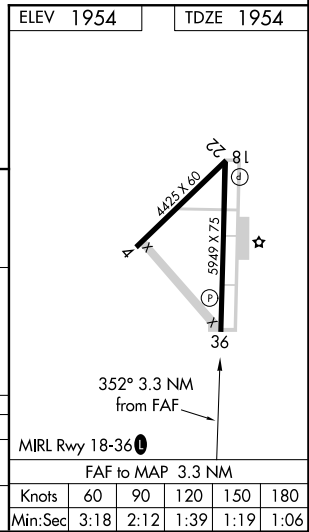

VORTAC CDS 117.0 Chan 117	APP CRS 352°	Rwy Idg TDZE 1954 Apt Elev 1954
---	------------------------	---

VOR RWY 36

CHILDRESS MUNI (CDS)

⚠ When local altimeter setting not received, use Altus/Quartz Mountain Rgnl altimeter setting and increase all MDA 200 feet, and all visibilities ¼ mile.
⚠ VDP NA when using Altus/Quartz Mountain Rgnl altimeter setting.
 Circling to Rwy 4, 18, 22 NA at night.

MISSED APPROACH: Climb to 3400 via CDS VORTAC R-352 then climbing right turn to 3500 direct CDS VORTAC and hold.

ASOS 135.125	FORT WORTH CENTER 133.5 350.35	UNICOM 122.8 (CTAF) 0
------------------------	--	---------------------------------