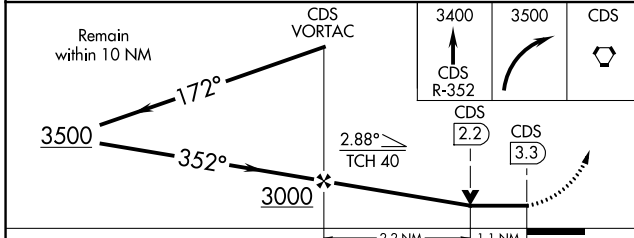

VORTAC CDS 117.0 Chan 117	APP CRS 352°	Rwy Idg TDZE 1954 Apt Elev 1954
---	------------------------	---

VOR RWY 36

CHILDRESS MUNI (CDS)

⚠ When local altimeter setting not received, use Altus/Quartz Mountain Rgnl altimeter setting and increase all MDA 200 feet, and all visibilities ¼ mile.
⚠ VDP NA when using Altus/Quartz Mountain Rgnl altimeter setting.
 Circling to Rwy 4, 18, 22 NA at night.

MISSED APPROACH: Climb to 3400 via CDS VORTAC R-352 then climbing right turn to 3500 direct CDS VORTAC and hold.

ASOS 135.125	FORT WORTH CENTER 133.5 350.35	UNICOM 122.8 (CTAF) 0
------------------------	--	---------------------------------