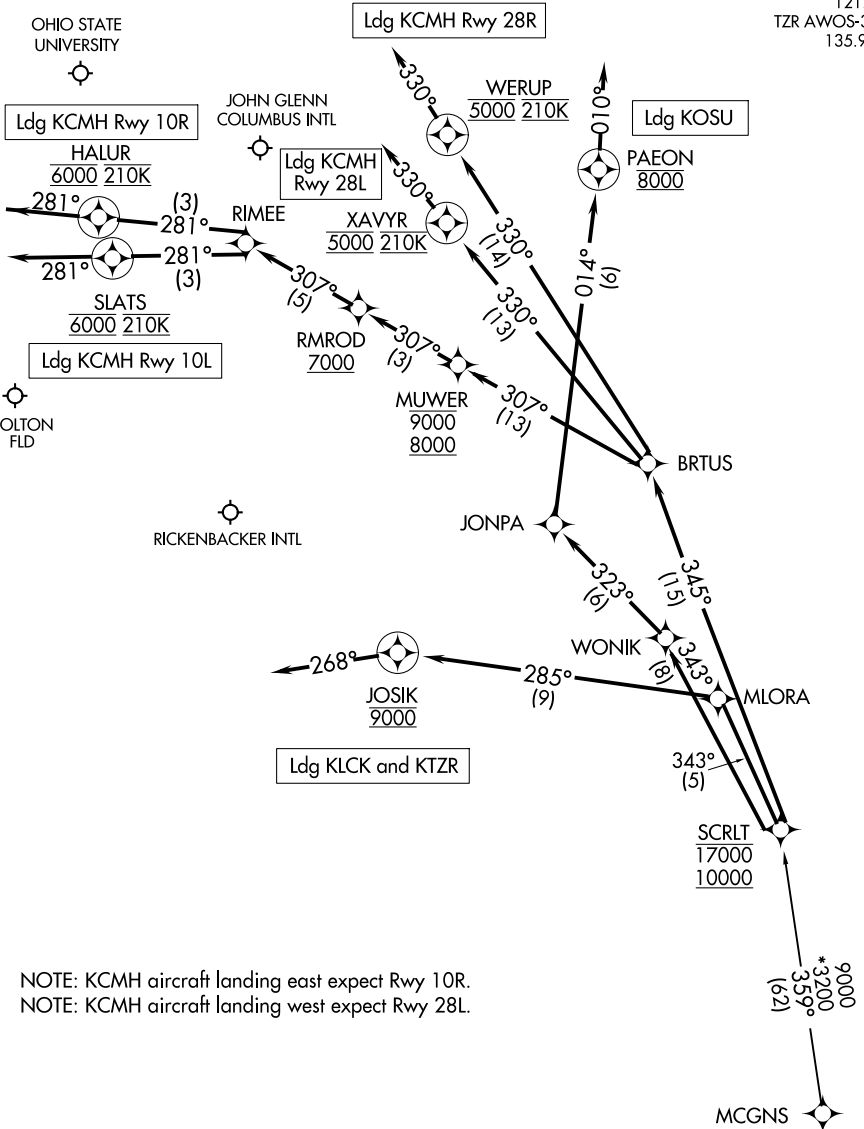

SCRLT ONE ARRIVAL (RNAV)

COLUMBUS, OHIO

RNAV 1 - DME/DME/IRU or GPS.
RADAR required.

COLUMBUS APP CON 134.0
 CMH D-ATIS 124.6
 LCK ATIS 132.75
 OSU ATIS 121.35
 TZR AWOS-3PT 135.925

EC-2, 05 SEP 2024 to 03 OCT 2024

EC-2, 05 SEP 2024 to 03 OCT 2024

(NARRATIVE ON FOLLOWING PAGE)

NOTE: Chart not to scale.

SCRLT ONE ARRIVAL (RNAV)

COLUMBUS, OHIO