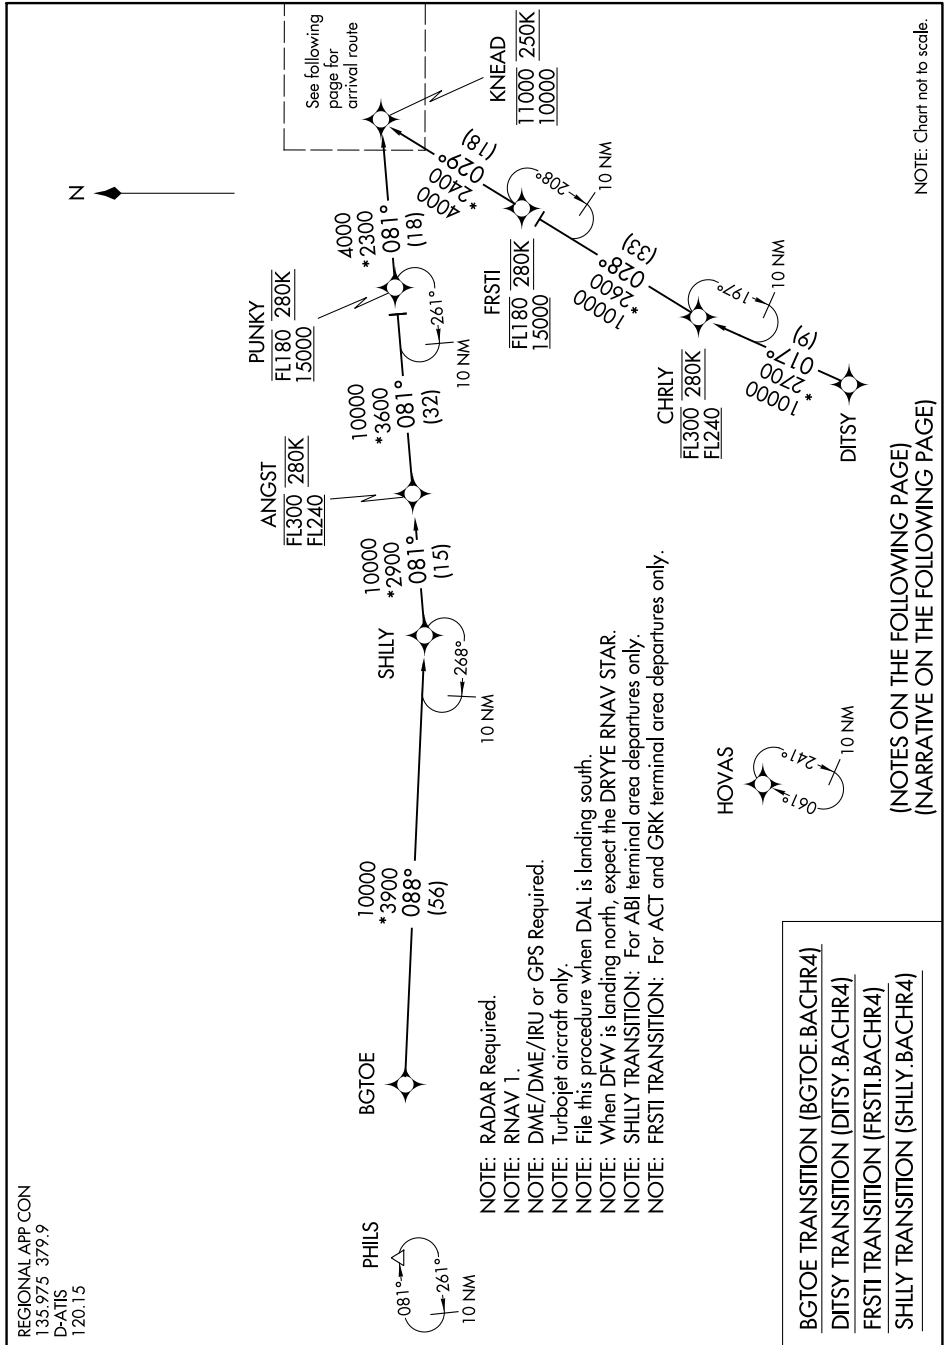

BACHR FOUR ARRIVAL (RNAV) Transition Routes

SC-2, 05 SEP 2024 to 03 OCT 2024

REGIONAL APP CON  
135.975 379.9  
D-ATIS  
120.15

BACHR FOUR ARRIVAL (RNAV) Transition Routes  
(KNEAD.BACHR4) 26MAY16

BGTOE TRANSITION (BGTOE.BACHR4)  
DITSY TRANSITION (DITSY.BACHR4)  
FRSTI TRANSITION (FRSTI.BACHR4)  
SHILLY TRANSITION (SHILLY.BACHR4)

(NOTES ON THE FOLLOWING PAGE)  
(NARRATIVE ON THE FOLLOWING PAGE)

SC-2, 05 SEP 2024 to 03 OCT 2024