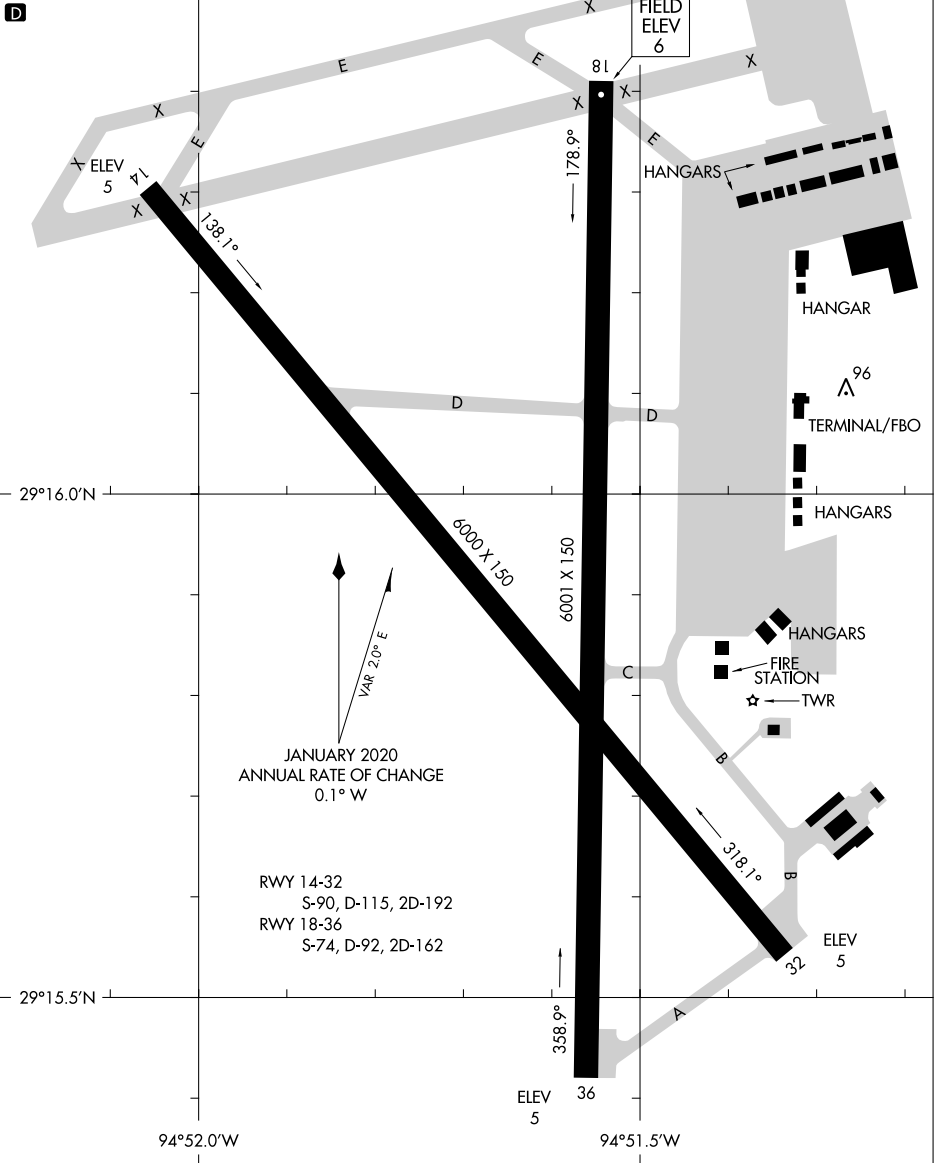

22307

AIRPORT DIAGRAM

AL-164 (FAA)

SCHOLES INTL AT GALVESTON (GLS)
GALVESTON, TEXAS

ASOS
123.950
GALVESTON TOWER ★
120.575
GND CON
118.625
CLNC DEL (When Tower Closed)
135.35 29°16.5'N

CAUTION: BE ALERT TO RUNWAY CROSSING CLEARANCES.
READBACK OF ALL RUNWAY HOLDING INSTRUCTIONS IS REQUIRED.

SC-5, 05 SEP 2024 to 03 OCT 2024

SC-5, 05 SEP 2024 to 03 OCT 2024

AIRPORT DIAGRAM

22307

GALVESTON, TEXAS
SCHOLES INTL AT GALVESTON (GLS)