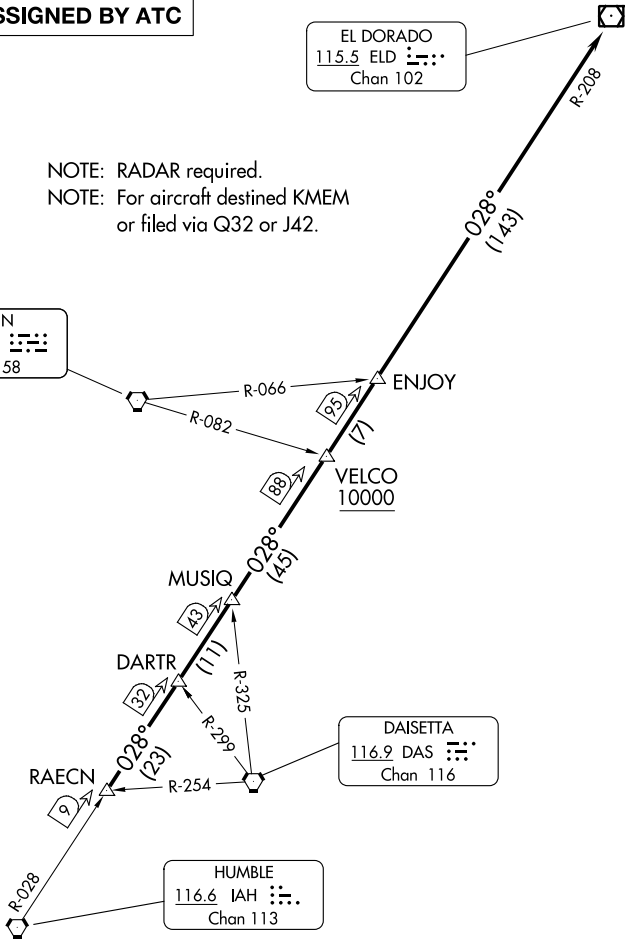

EL DORADO ONE DEPARTURE

ASOS
123.95
CLNC DEL (When twr closed)
135.35
GND CON
118.625
GALVESTON TOWER ★
120.575 (CTAF)
HOUSTON DEP CON
134.45 284.0

**TOP ALTITUDE:
ASSIGNED BY ATC**

EL DORADO
115.5 ELD 
Chan 102

NOTE: RADAR required.
NOTE: For aircraft destined KMEM
or filed via Q32 or J42.

LUFKIN
112.1 LFK 
Chan 58

DAISETTA
116.9 DAS 
Chan 116

HUMBLE
116.6 IAH 
Chan 113

SC-5, 05 SEP 2024 to 03 OCT 2024

SC-5, 05 SEP 2024 to 03 OCT 2024

TAKEOFF MINIMUMS

Rwys 14, 18, 32, 36: Standard.

NOTE: Chart not to scale.

(CONTINUED ON FOLLOWING PAGE)

EL DORADO ONE DEPARTURE

(ELD1.ELD) 07OCT21