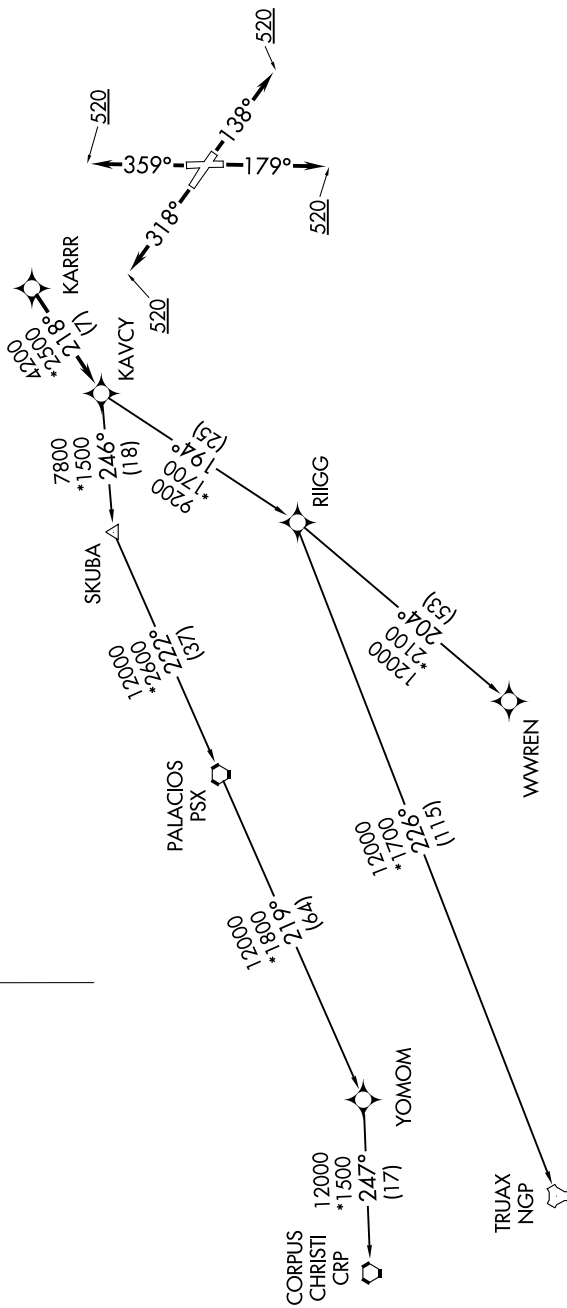

**TOP ALTITUDE:
ASSIGNED BY ATC**

RNAV-1 DME/DME/IRU or GPS.
RADAR required.

ASOS
123.95
CLNC DEL (When twr closed)
135.35
GND CON
118.625
GALVESTON TOWER *
120.575 (CTAF)
HOUSTON DEP CON
134.45 284.0

TAKEOFF MINIMUMS
Rwys 14, 18, 32, 36: Standard with minimum climb of 500' per NM to 520.

(NARRATIVE ON FOLLOWING PAGE)

NOTE: Chart not to scale.