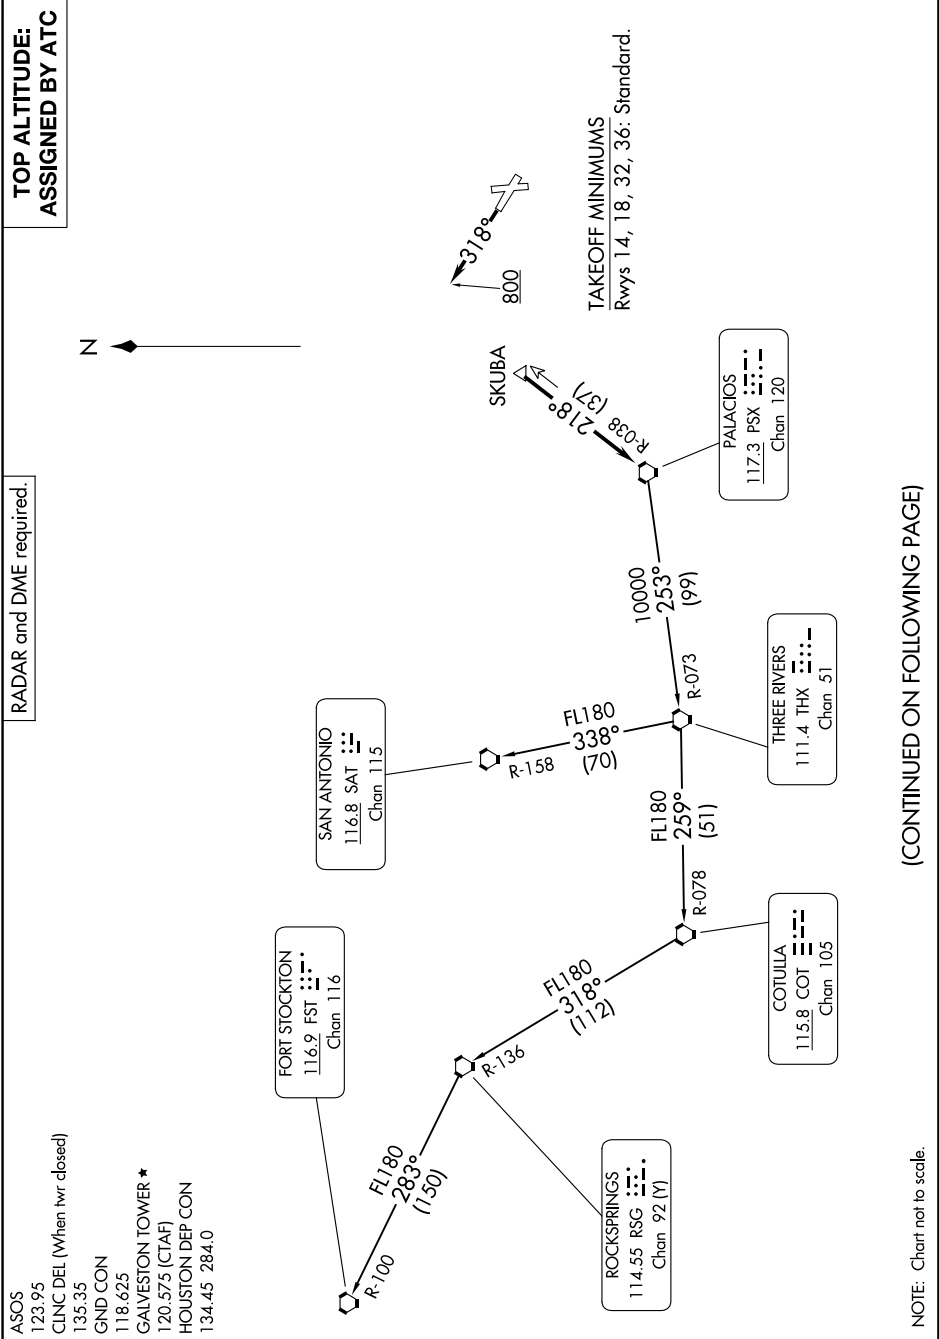

PALACIOS THREE DEPARTURE

SC-5, 05 SEP 2024 to 03 OCT 2024

RADAR and DME required.

- ASOS 123.95
- CLNC DEL (When hwr closed) 135.35
- GND CON 118.625
- GALVESTON TOWER ★ 120.575 (CTAF)
- HOUSTON DEP CON 134.45 284.0

PALACIOS THREE DEPARTURE

(CONTINUED ON FOLLOWING PAGE)

NOTE: Chart not to scale.

SC-5, 05 SEP 2024 to 03 OCT 2024