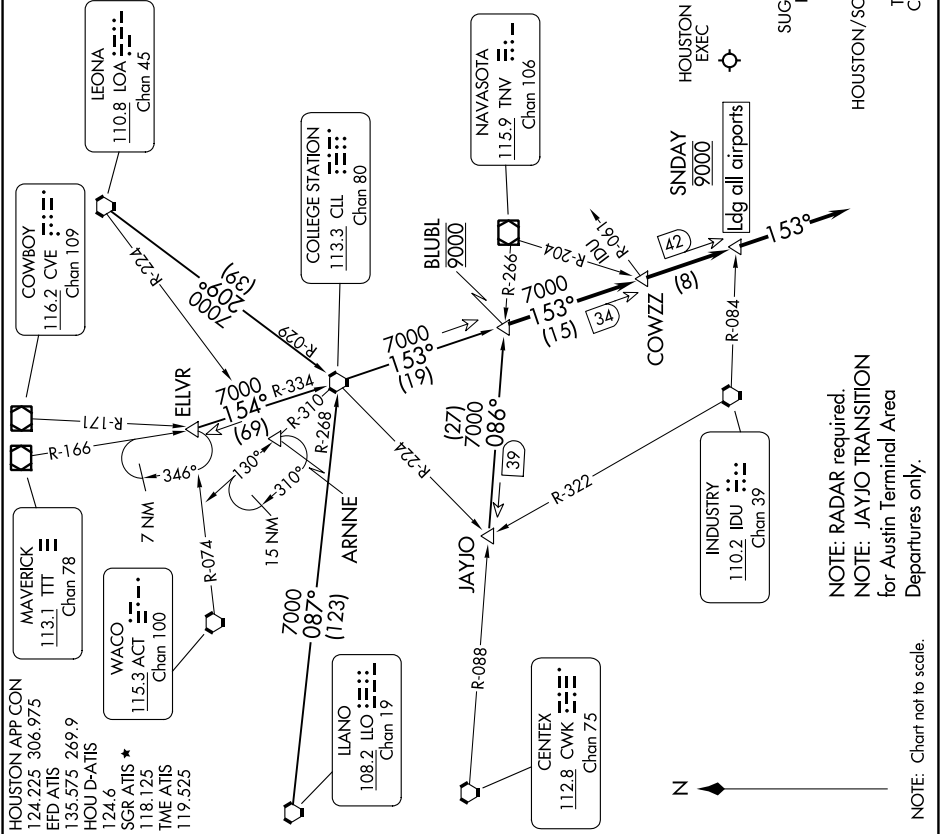

BLUBELL FOUR ARRIVAL

HOUSTON, TEXAS

SC-5, 05 SEP 2024 to 03 OCT 2024

ARRIVAL ROUTE DESCRIPTION

COLLEGE STATION TRANSITION (CLL.BLUBL4):
From over CLL VORTAC on CLL R-153 to BLUBL. Thence
ELLVR TRANSITION (ELLVR.BLUBL4): From over ELLVR on CLL R-334 to CLL VORTAC, then on CLL R-153 to BLUBL. Thence
JAYJO TRANSITION (JAYJO.BLUBL4): From over JAYJO on TNV R-266 to BLUBL. Thence
LEONA TRANSITION (LOA.BLUBL4): From over LOA VORTAC on LOA R-209 and CLL R-029 to CLL VORTAC, then on CLL R-153 to BLUBL. Thence
LLANO TRANSITION (LLO.BLUBL4): From over LLO VORTAC on LLO R-087 and CLL R-268 to CLL VORTAC, then on CLL R-153 to BLUBL. Thence
. From over BLUBL on CLL R-153 to cross **SNDAY** at 9000, from **SNDAY** fly heading 153°. Expect vectors to final approach course at or prior to **SNDAY**.

CHAMBERS COUNTY

BAYTOWN

LA PORTE MUNI

WILLIAM P. HOBBY

SUGAR LAND RGNL

HOUSTON/SOUTHWEST

TEXAS GULF COAST RGNL

HOUSTON EXEC

WEST HOUSTON

HOUSTON

PEARLAND RGNL

ELLINGTON

RWJ AIRPARK

SCHOLES INTL AT GALVESTON

SC-5, 05 SEP 2024 to 03 OCT 2024

BLUBELL FOUR ARRIVAL

HOUSTON, TEXAS