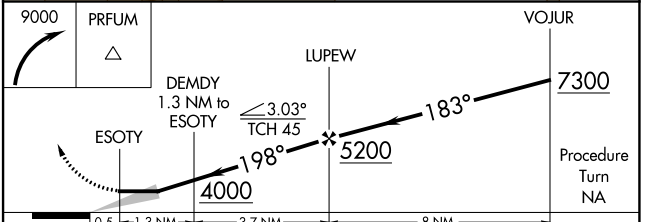

RNAV (GPS) Y RWY 21

KINGMAN (IGM)

APP CRS	Rwy Idg	6827
198°	TDZE	3403
	Apt Elev	3449

⚠ DME/DME RNP-0.3 NA. Circling NA for Cat D southeast of Rwy 3-21. Circling Rwy 35 NA at night.

⚠ MISSED APPROACH: Climbing right turn to 9000 direct PRFUM and hold, continue climb-in-hold to 9000.

ASOS 119.275	LOS ANGELES CENTER 124.85 319.2	UNICOM 122.8 (CTAF) 📶
------------------------	-------------------------------------------	----------------------------------------

REIL Rwy 3 and 21 📶	MIRL Rwy 3-21 and 17-35 📶			
CATEGORY	A	B	C	D
LNAV MDA	3820-1	417 (400-1)	3820-1¼	417 (400-1¼)
CIRCLING	3980-1 531 (600-1)	4100-1 651 (700-1)	4420-3	971 (1000-3)