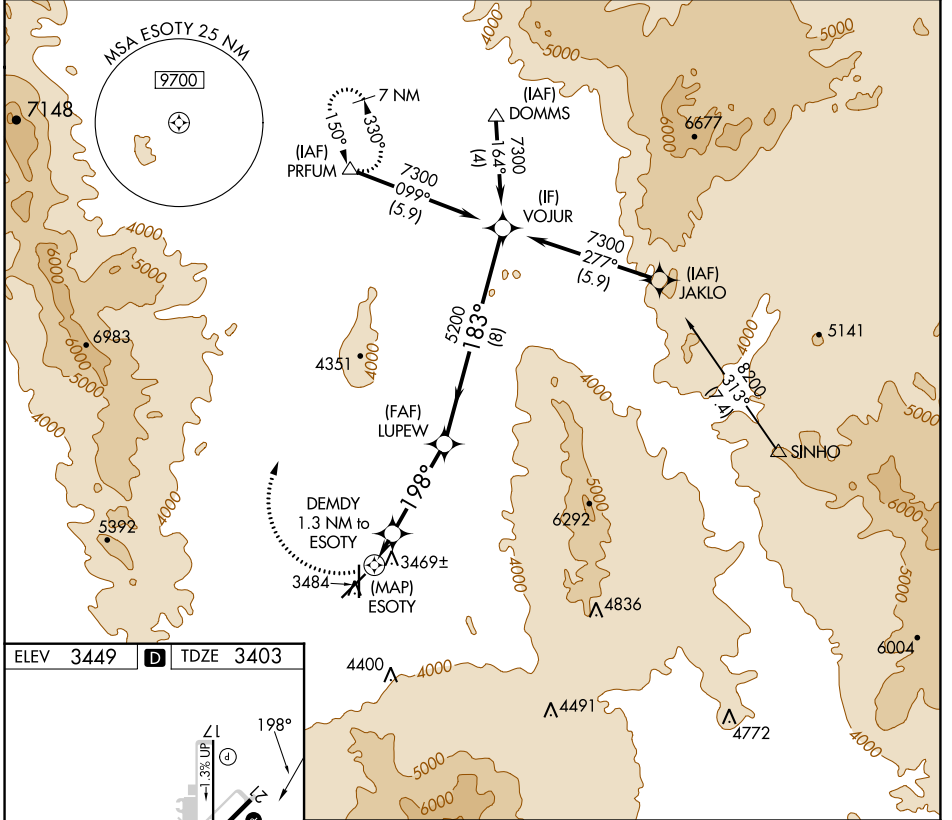

RNAV (GPS) Y RWY 21

KINGMAN (IGM)

APP CRS	Rwy Idg	6827
198°	TDZE	3403
	Apt Elev	3449

⚠ DME/DME RNP-0.3 NA. Circling NA for Cat D southeast of Rwy 3-21. Circling Rwy 35 NA at night.

⚠ MISSED APPROACH: Climbing right turn to 9000 direct PRFUM and hold, continue climb-in-hold to 9000.

ASOS 119.275	LOS ANGELES CENTER 124.85 319.2	UNICOM 122.8 (CTAF) 📶
------------------------	-------------------------------------------	----------------------------------------

REIL Rwy 3 and 21 📶	MIRL Rwy 3-21 and 17-35 📶			
CATEGORY	A	B	C	D
LNAV MDA	3820-1	417 (400-1)	3820-1¼	417 (400-1¼)
CIRCLING	3980-1 531 (600-1)	4100-1 651 (700-1)	4420-3	971 (1000-3)

SW-4, 05 SEP 2024 to 03 OCT 2024

SW-4, 05 SEP 2024 to 03 OCT 2024