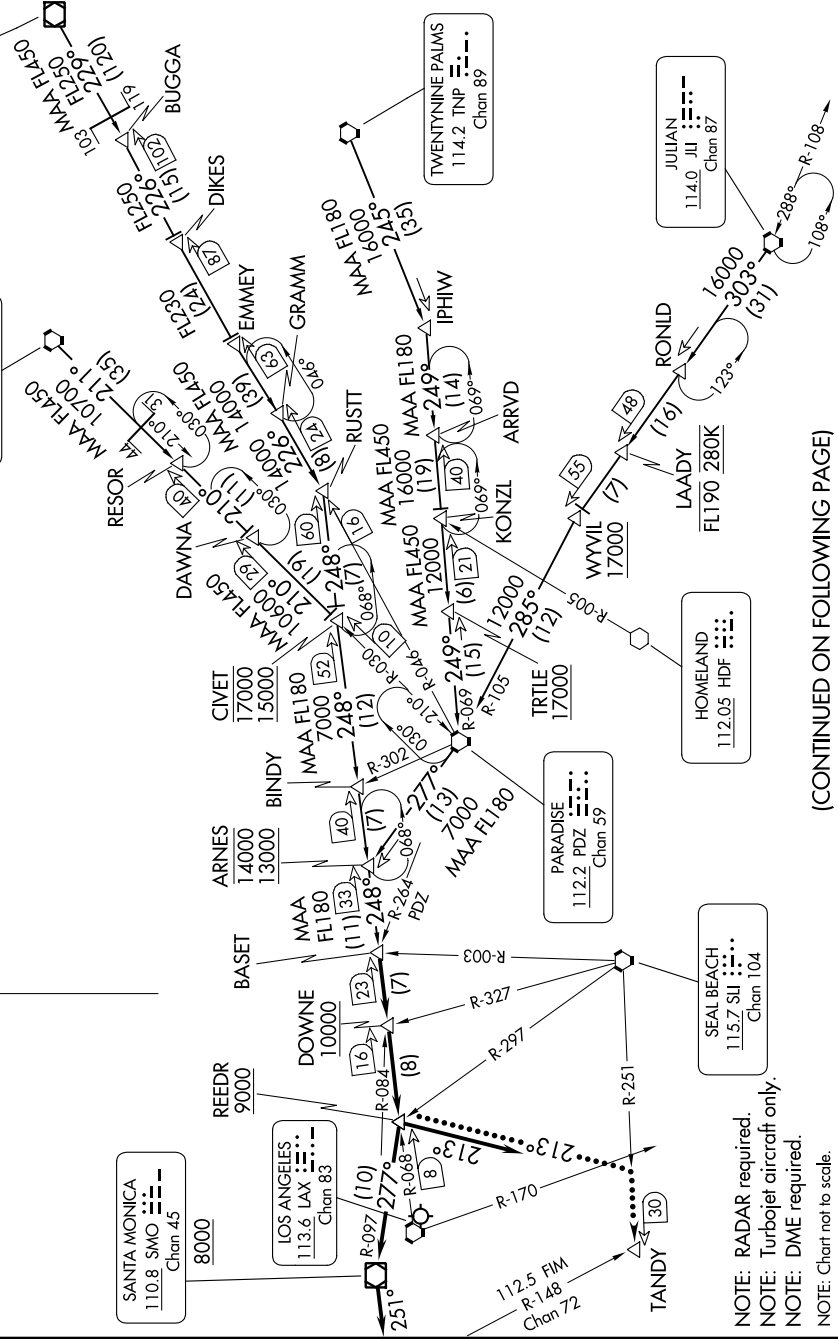

BASET FIVE ARRIVAL

AL-237 (FAA)

LOS ANGELES INTL (LAX)
LOS ANGELES, CALIFORNIA

SW-3, 05 SEP 2024 to 03 OCT 2024

SOCAL APP CON
124.05 353.775
D-ATIS ARR
133.8

SANTA MONICA
110.8 SMO
Chan 45

LOS ANGELES
113.6 LAX
Chan 83

112.5 FIM
R-148
Chan 72

SEAL BEACH
115.7 SLI
Chan 104

PARADISE
112.2 PDZ
Chan 59

HOMELAND
112.05 HDF

LAADY
FL190 280K

JULIAN
114.0 JUL
Chan 87

PEACH SPRINGS
112.0 PGS
Chan 57

TWENTYNINE PALMS
114.2 TNP
Chan 89

(CONTINUED ON FOLLOWING PAGE)

NOTE: RADAR required.
 NOTE: Turbojet aircraft only.
 NOTE: DME required.
 NOTE: Chart not to scale.

SW-3, 05 SEP 2024 to 03 OCT 2024