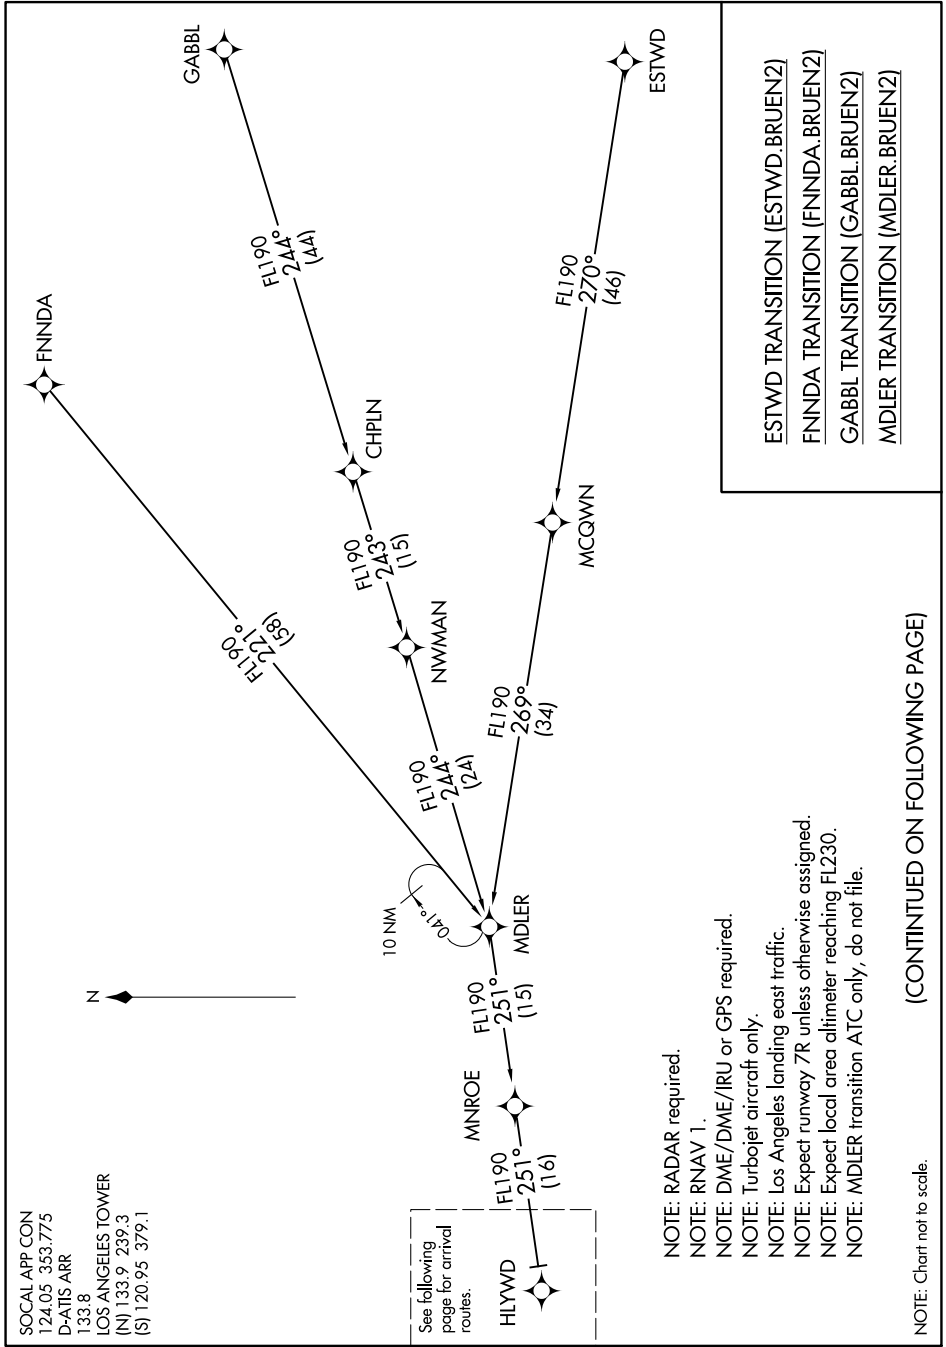

BRUEN TWO ARRIVAL (RNAV) Transition Routes

SW-3, 05 SEP 2024 to 03 OCT 2024

BRUEN TWO ARRIVAL (RNAV) Transition Routes

SW-3, 05 SEP 2024 to 03 OCT 2024