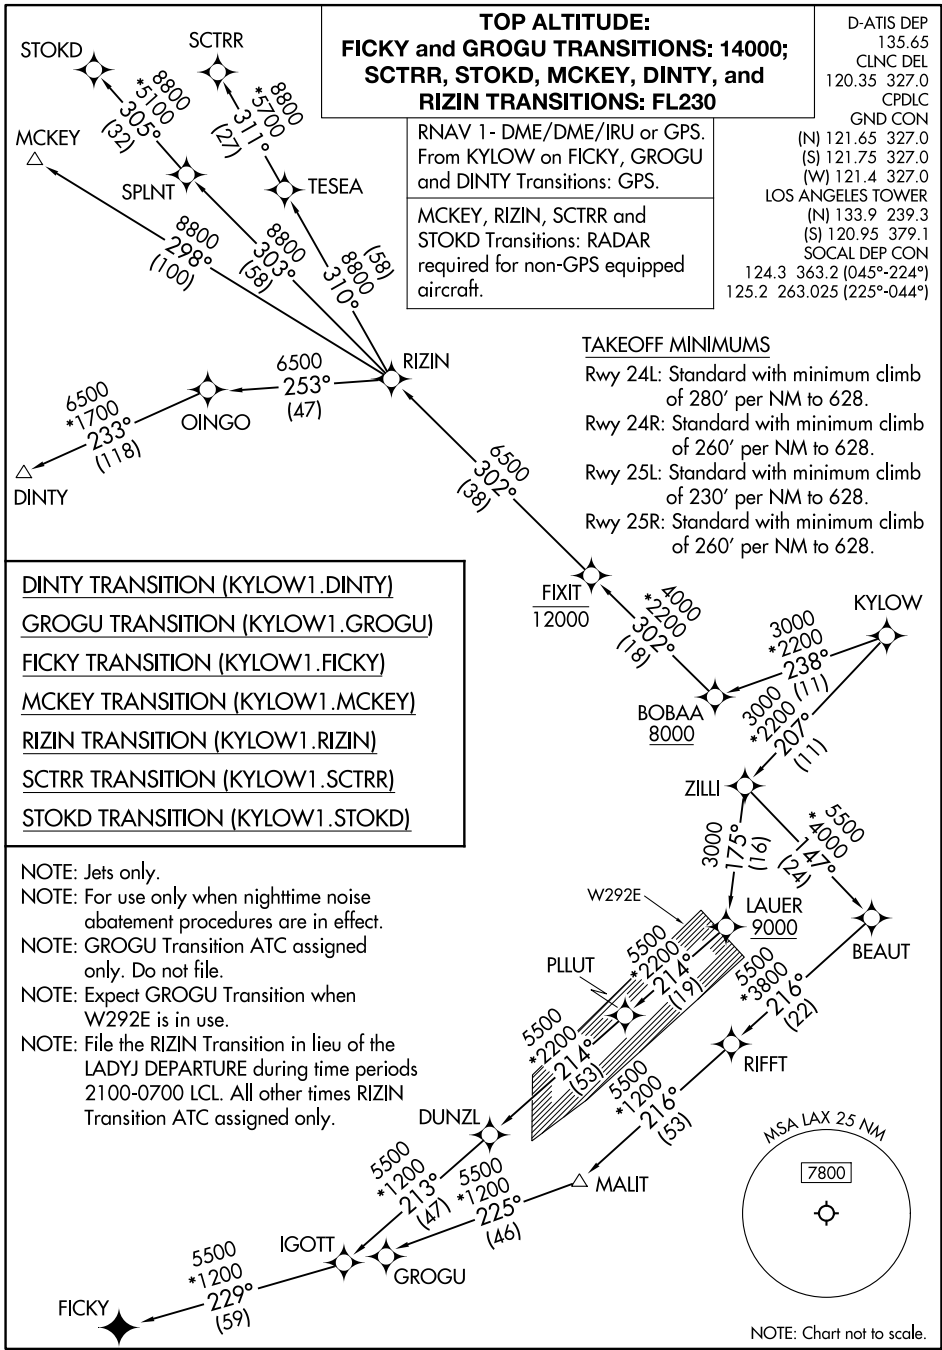

KYL0W ONE DEPARTURE (RNAV) (Transition Routes)

SW-3, 05 SEP 2024 to 03 OCT 2024

SW-3, 05 SEP 2024 to 03 OCT 2024

KYL0W ONE DEPARTURE (RNAV) (Transition Routes)

(KYL0W1.KYL0W) 11JUL24