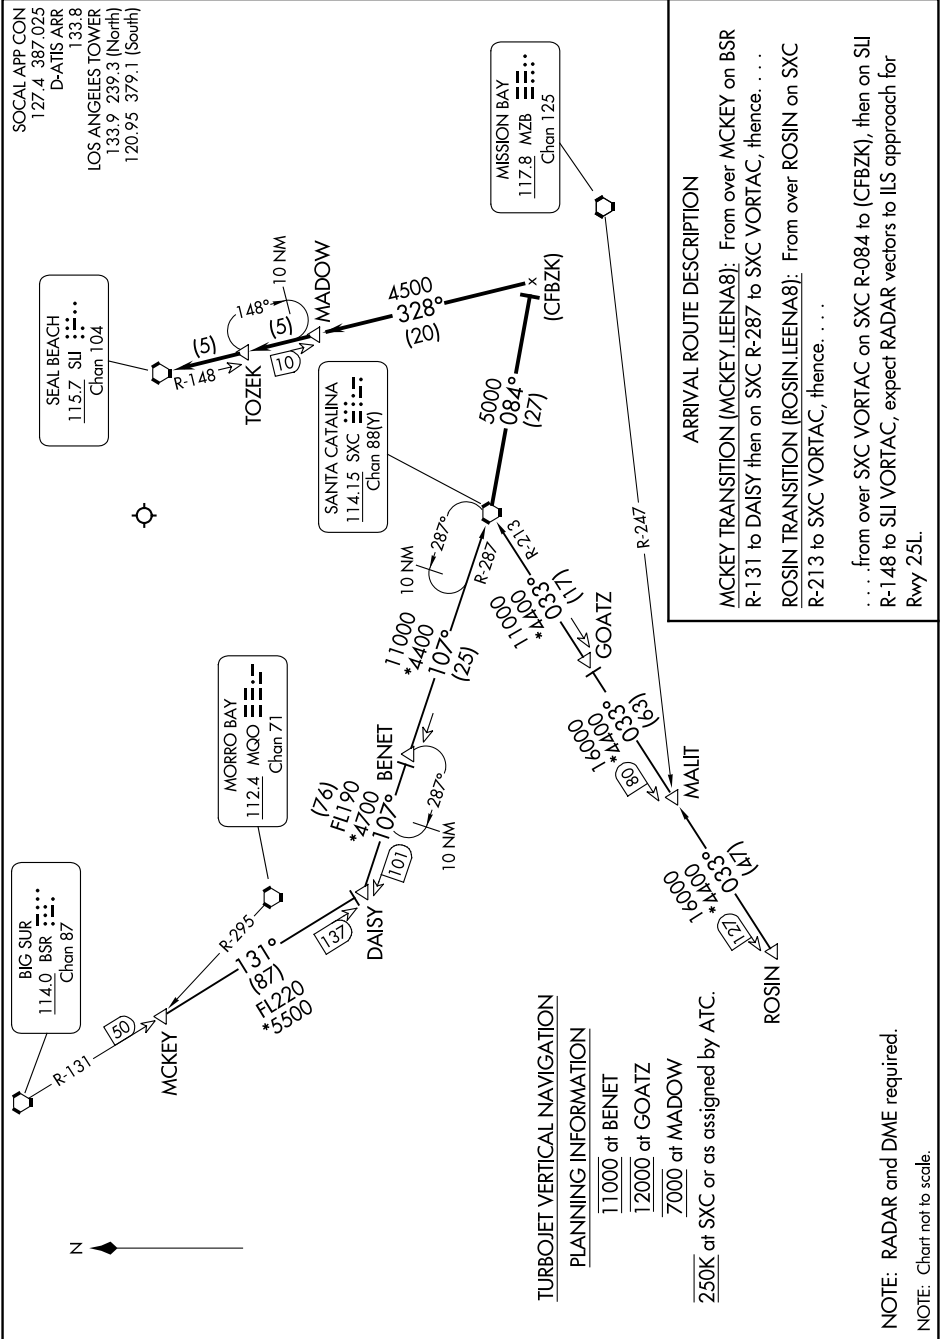

LEENA EIGHT ARRIVAL

SW-3, 05 SEP 2024 to 03 OCT 2024

SW-3, 05 SEP 2024 to 03 OCT 2024

LEENA EIGHT ARRIVAL

NOTE: RADAR and DME required.
NOTE: Chart not to scale.