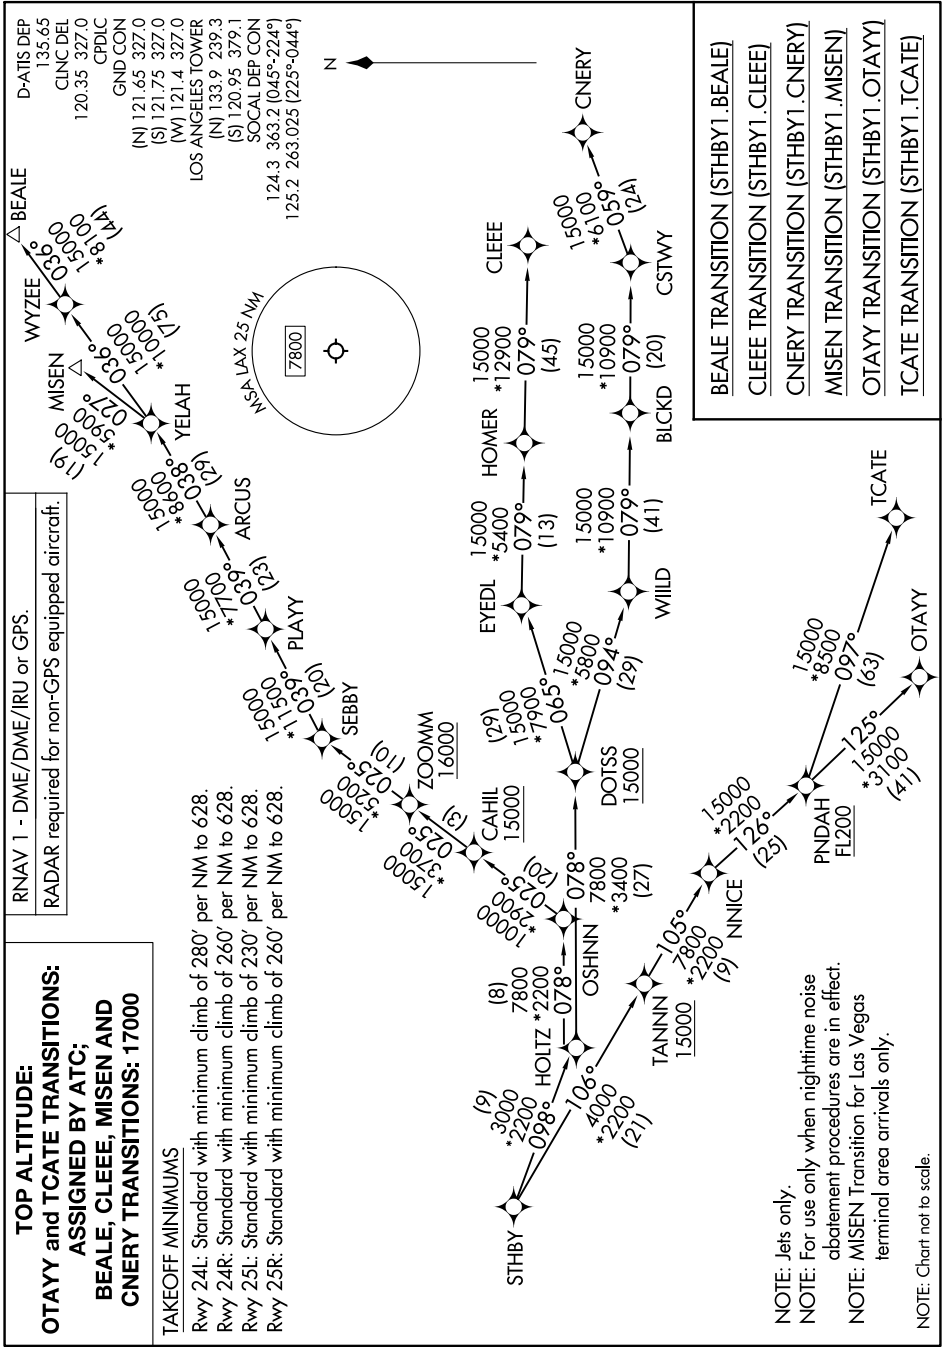

STHBY ONE DEPARTURE (RNAV) (Transition Routes)

SW-3, 05 SEP 2024 to 03 OCT 2024

SW-3, 05 SEP 2024 to 03 OCT 2024

STHBY ONE DEPARTURE (RNAV) (Transition Routes)