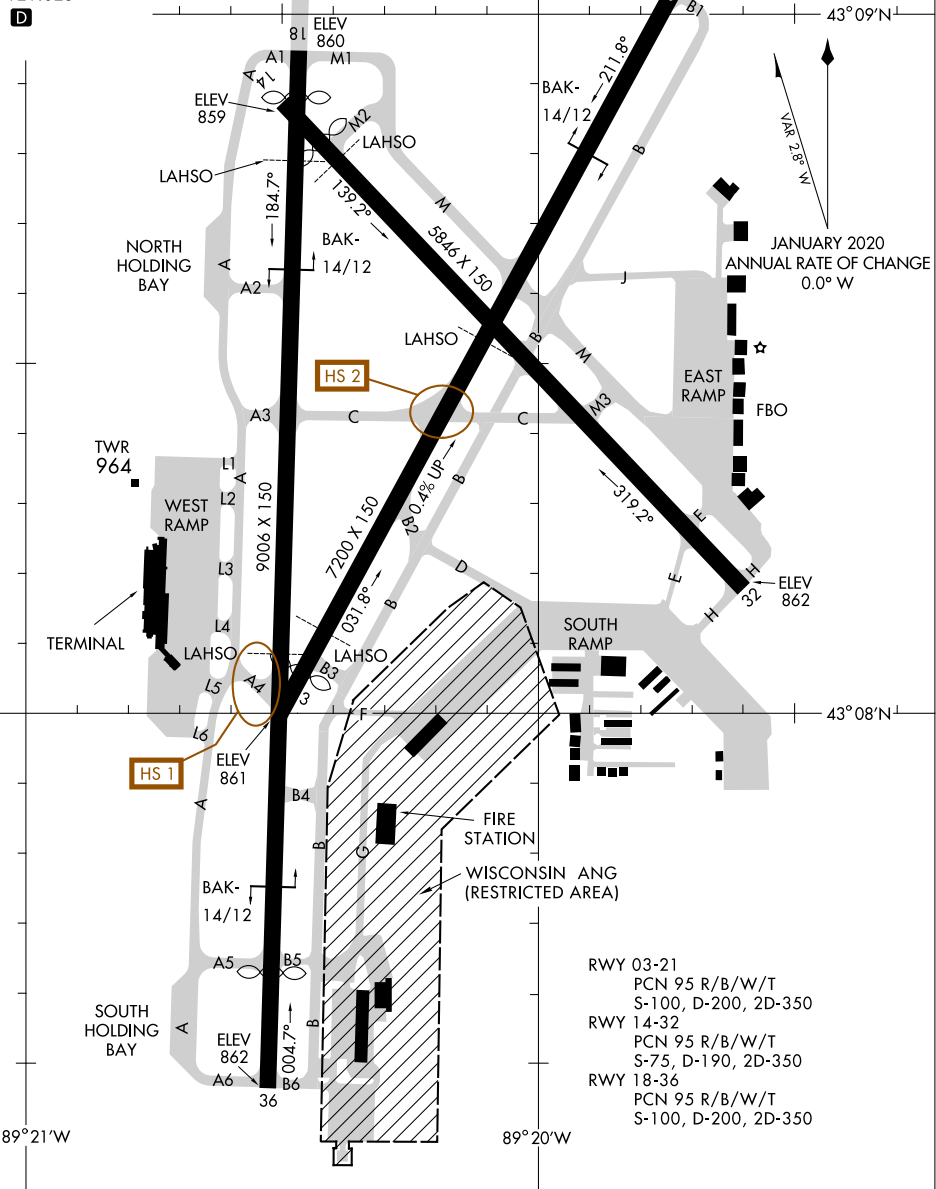

24025

AIRPORT DIAGRAM

DANE COUNTY RGNL/TRUAX FLD (MSN)

AL-245 (FAA)

MADISON, WISCONSIN

ATIS
 124.65 278.3
 MADISON TOWER*
 119.3 257.8
 GND CON
 121.9 348.6
 CLNC DEL
 121.625

CAUTION: BE ALERT TO RUNWAY CROSSING CLEARANCES.
 READBACK OF ALL RUNWAY HOLDING INSTRUCTIONS IS REQUIRED.

EC-3, 05 SEP 2024 to 03 OCT 2024

EC-3, 05 SEP 2024 to 03 OCT 2024

AIRPORT DIAGRAM

24025

DANE COUNTY RGNL/TRUAX FLD (MSN)

MADISON, WISCONSIN