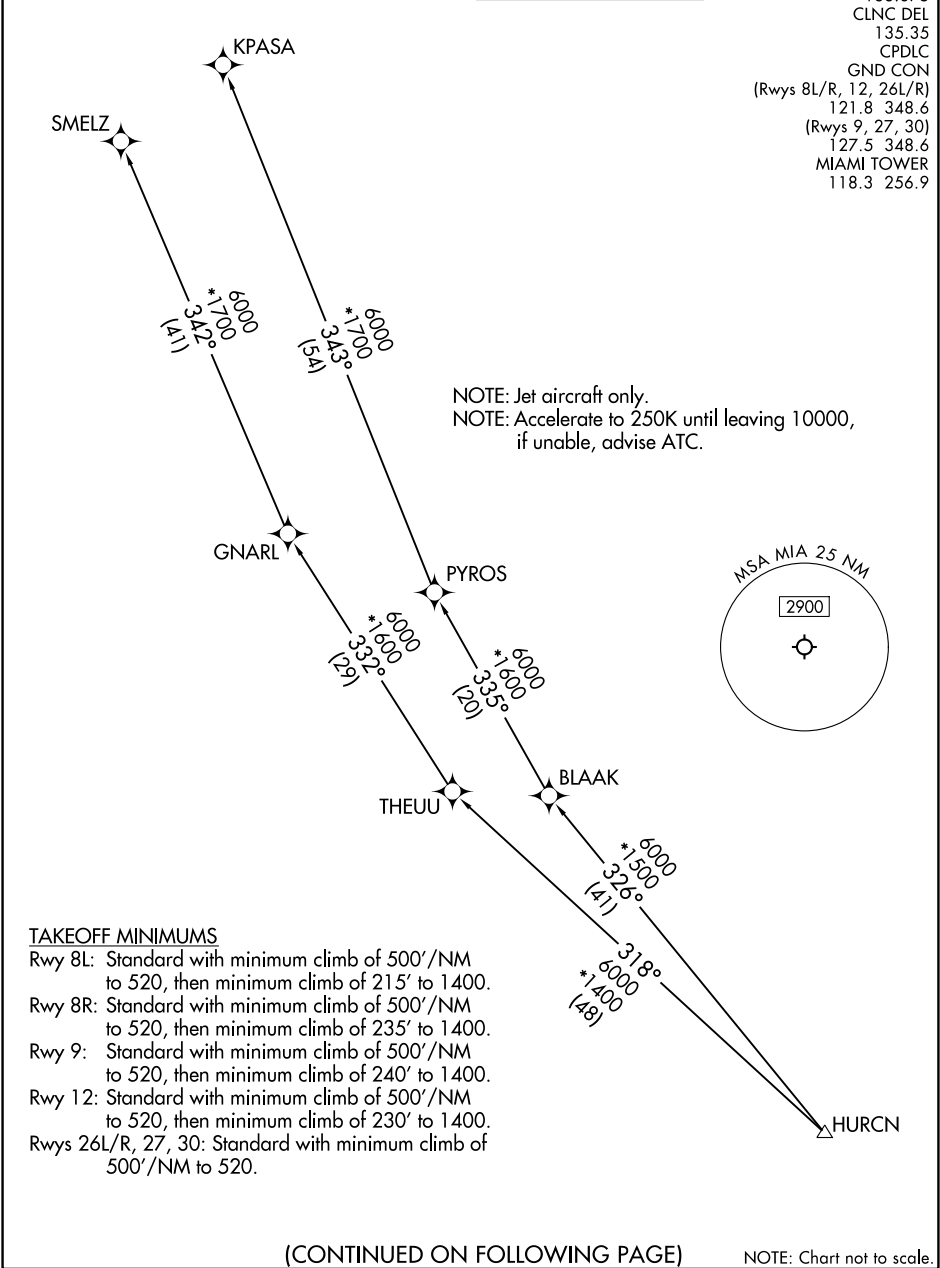

(HURCN4.HURCN) 24081

AL-257 (FAA)

MIAMI INTL (MIA)
MIAMI, FLORIDA

HURCN FOUR DEPARTURE (RNAV) Transition Routes

RNAV-1 DME/DME/IRU or GPS.
RADAR required.

TOP ALTITUDE:
5000

MIAMI DEP CON
119.45 290.325
D-ATIS
133.675
CLNC DEL
135.35
CPDLC
GND CON
(Rwys 8L/R, 12, 26L/R)
121.8 348.6
(Rwys 9, 27, 30)
127.5 348.6
MIAMI TOWER
118.3 256.9

SE-3, 05 SEP 2024 to 03 OCT 2024

SE-3, 05 SEP 2024 to 03 OCT 2024

(CONTINUED ON FOLLOWING PAGE)

NOTE: Chart not to scale.

HURCN FOUR DEPARTURE (RNAV) Transition Routes

MIAMI, FLORIDA
MIAMI INTL (MIA)

(HURCN4.HURCN) 21MAR24