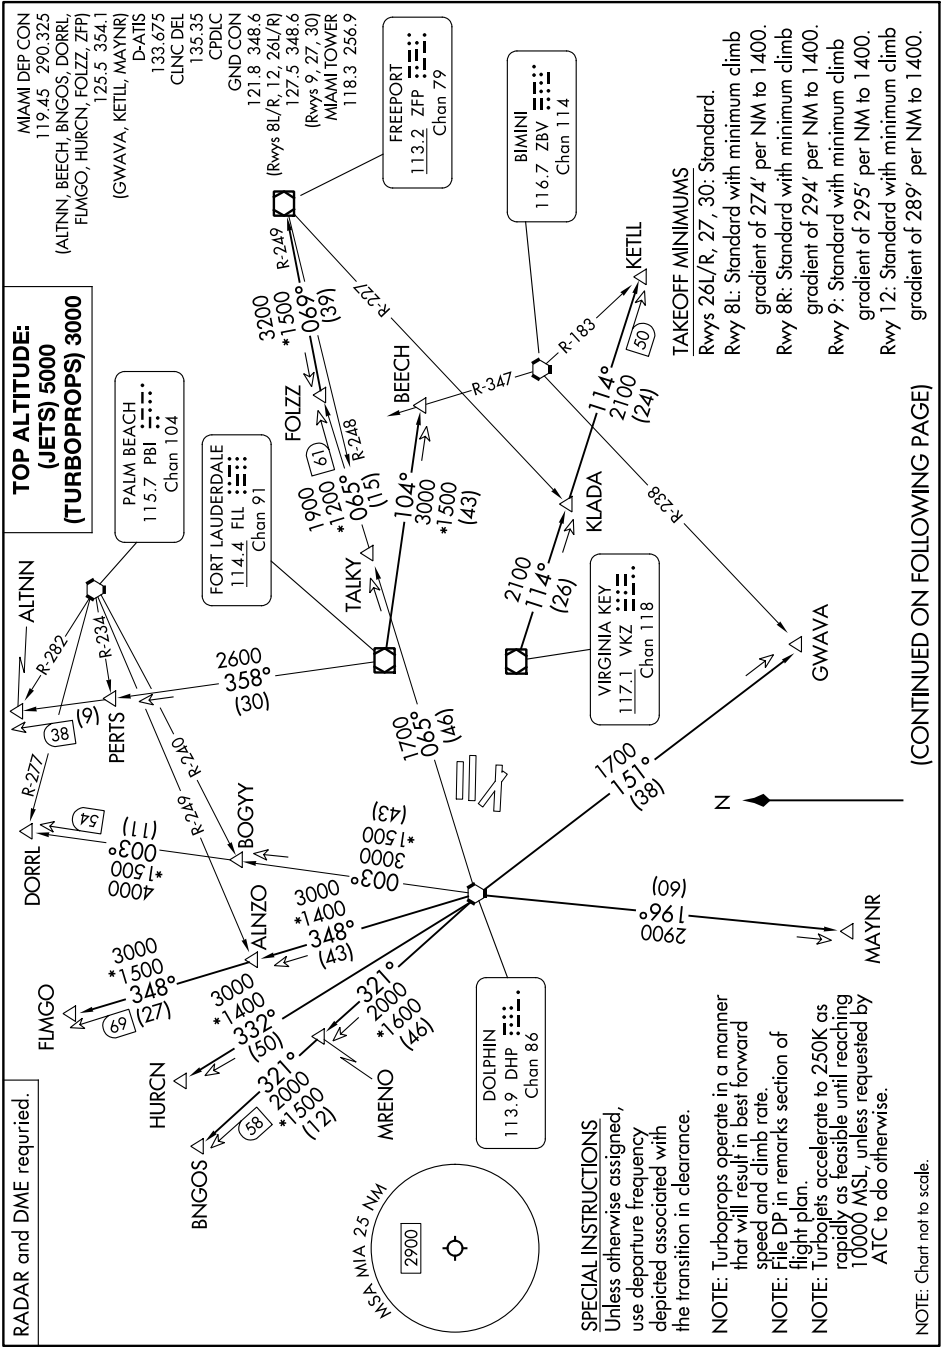

# MIAMI ONE DEPARTURE

SE-3, 05 SEP 2024 to 03 OCT 2024

(CONTINUED ON FOLLOWING PAGE)

SE-3, 05 SEP 2024 to 03 OCT 2024