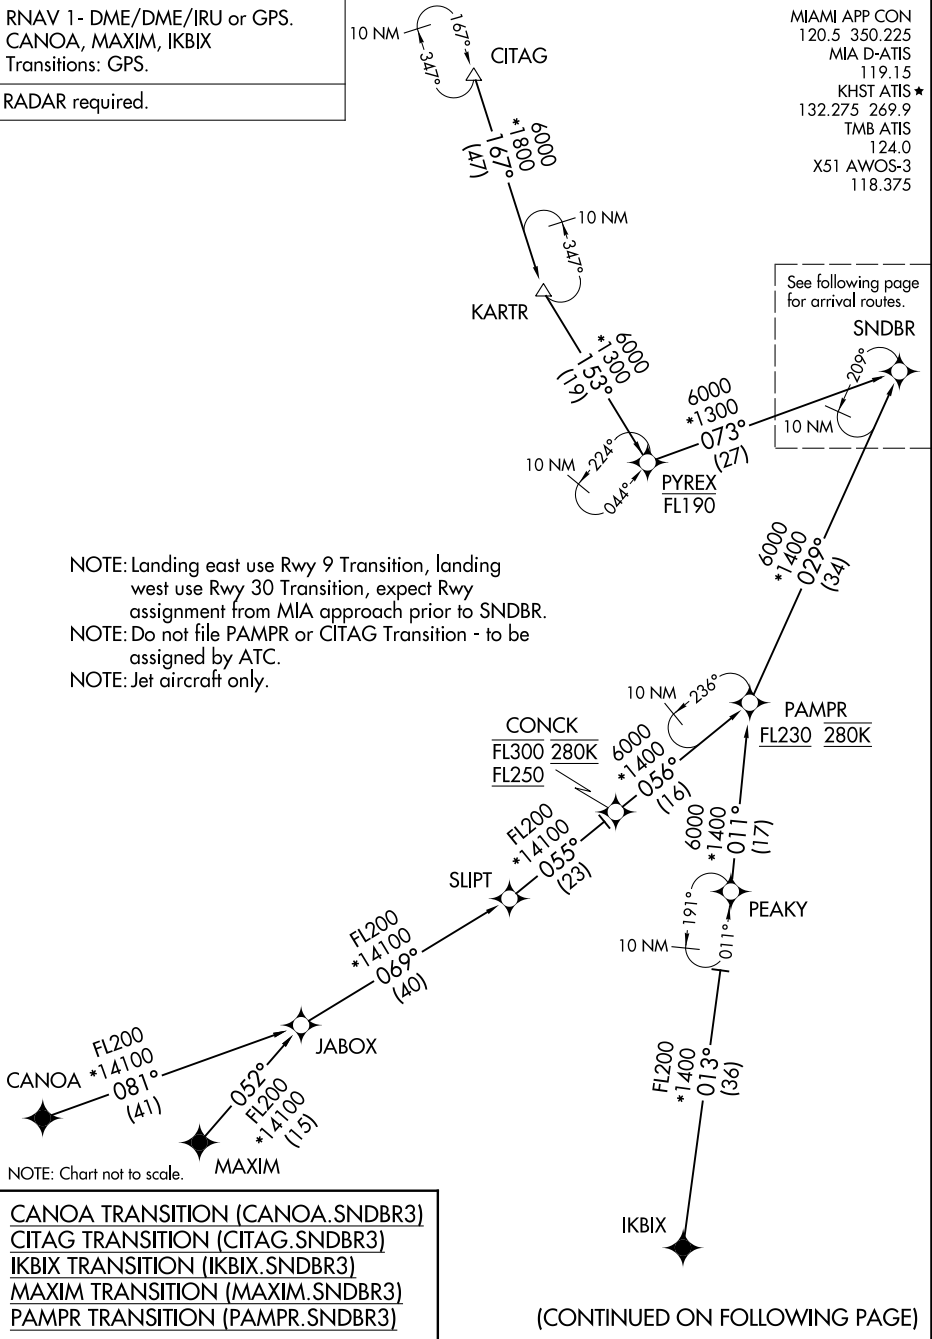

SNDBR THREE ARRIVAL (RNAV) Transition Routes

MIAMI, FLORIDA

RNAV 1 - DME/DME/IRU or GPS.
CANOA, MAXIM, IKBIX
Transitions: GPS.

RADAR required.

MIAMI APP CON
120.5 350.225
MIA D-ATIS
119.15
KHST ATIS *
132.275 269.9
TMB ATIS
124.0
X51 AWOS-3
118.375

SE-3, 05 SEP 2024 to 03 OCT 2024

SE-3, 05 SEP 2024 to 03 OCT 2024

- CANOA TRANSITION (CANOA.SNDBR3)
- CITAG TRANSITION (CITAG.SNDBR3)
- IKBIX TRANSITION (IKBIX.SNDBR3)
- MAXIM TRANSITION (MAXIM.SNDBR3)
- PAMPR TRANSITION (PAMPR.SNDBR3)

(CONTINUED ON FOLLOWING PAGE)

SNDBR THREE ARRIVAL (RNAV) Transition Routes

MIAMI, FLORIDA