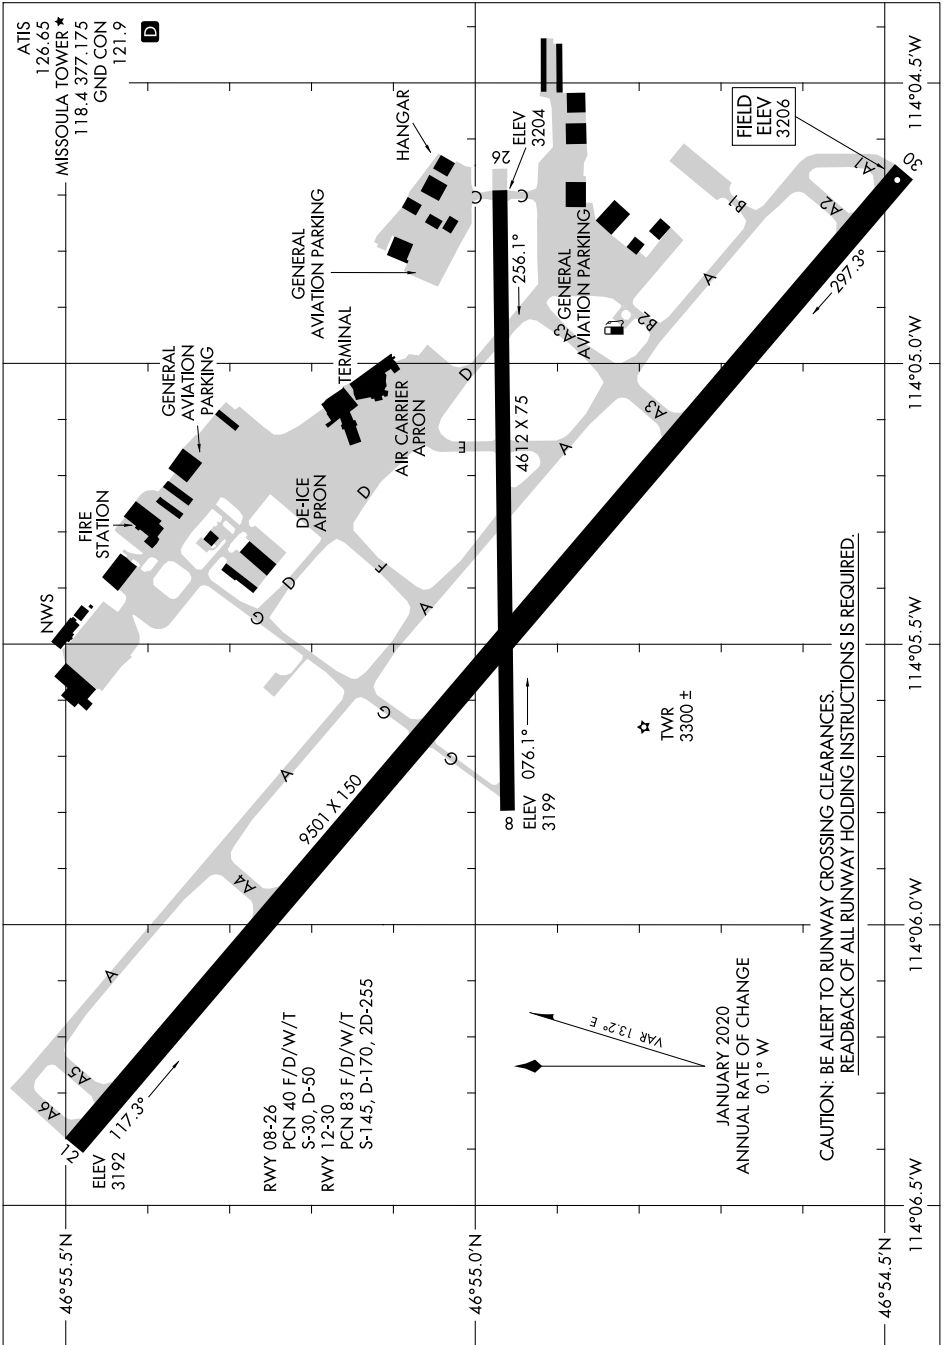

AIRPORT DIAGRAM

AL-266 (FAA)

MISSOULA MONTANA (MISO)
MISSOULA, MONTANA

NW-1, 05 SEP 2024 to 03 OCT 2024

NW-1, 05 SEP 2024 to 03 OCT 2024

AIRPORT DIAGRAM

MISSOULA, MONTANA
MISSOULA MONTANA (MISO)