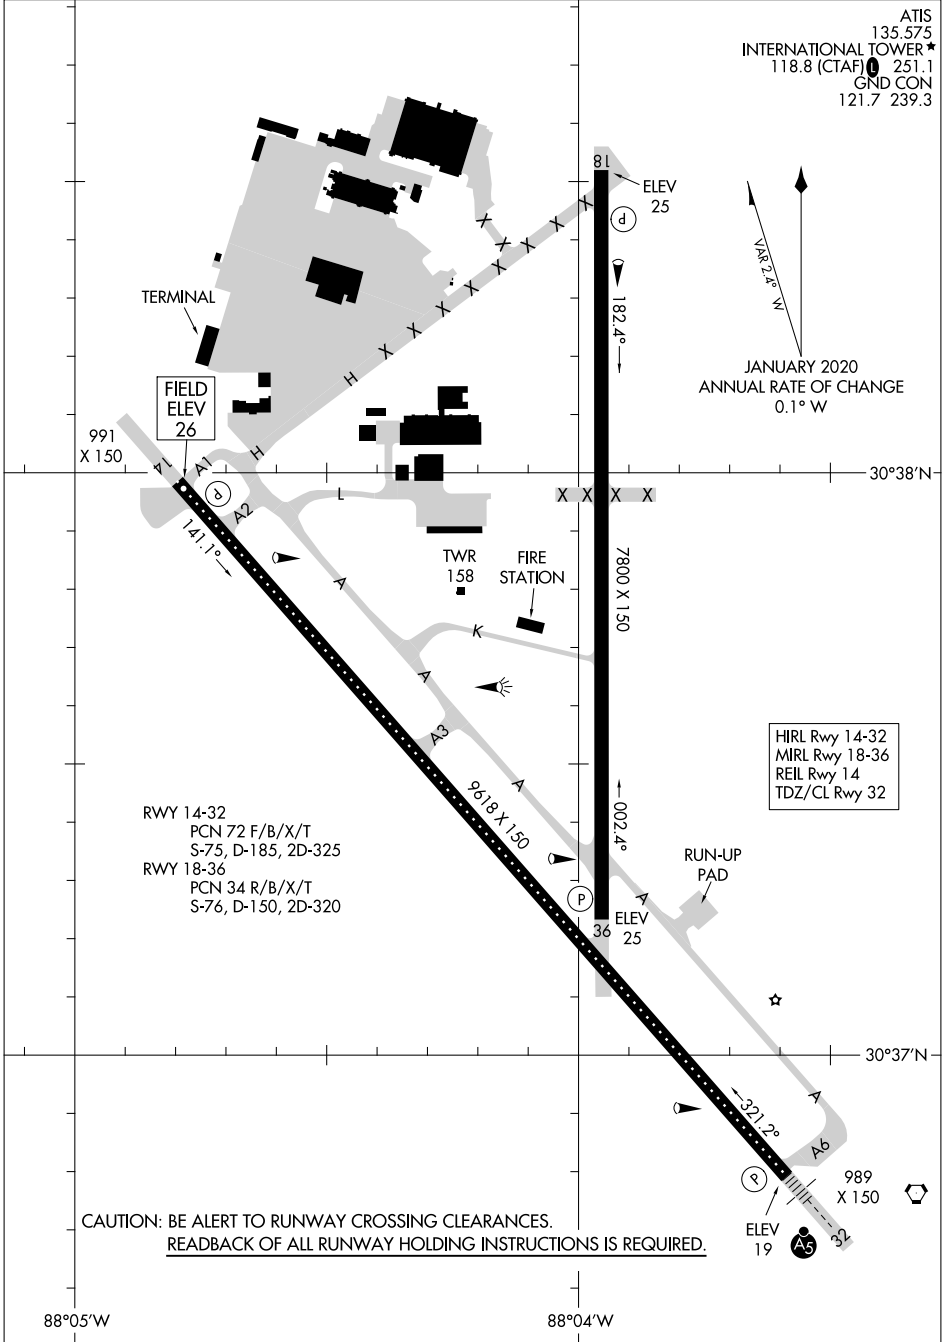

24193

AIRPORT DIAGRAM

AL-268 (FAA)

MOBILE INTL (BFM)
MOBILE, ALABAMA

ATIS 135.575
INTERNATIONAL TOWER* 118.8 (CTAF) 251.1
GND CON 121.7 239.3

SE-4, 05 SEP 2024 to 03 OCT 2024

SE-4, 05 SEP 2024 to 03 OCT 2024

AIRPORT DIAGRAM

24193

MOBILE, ALABAMA
MOBILE INTL (BFM)