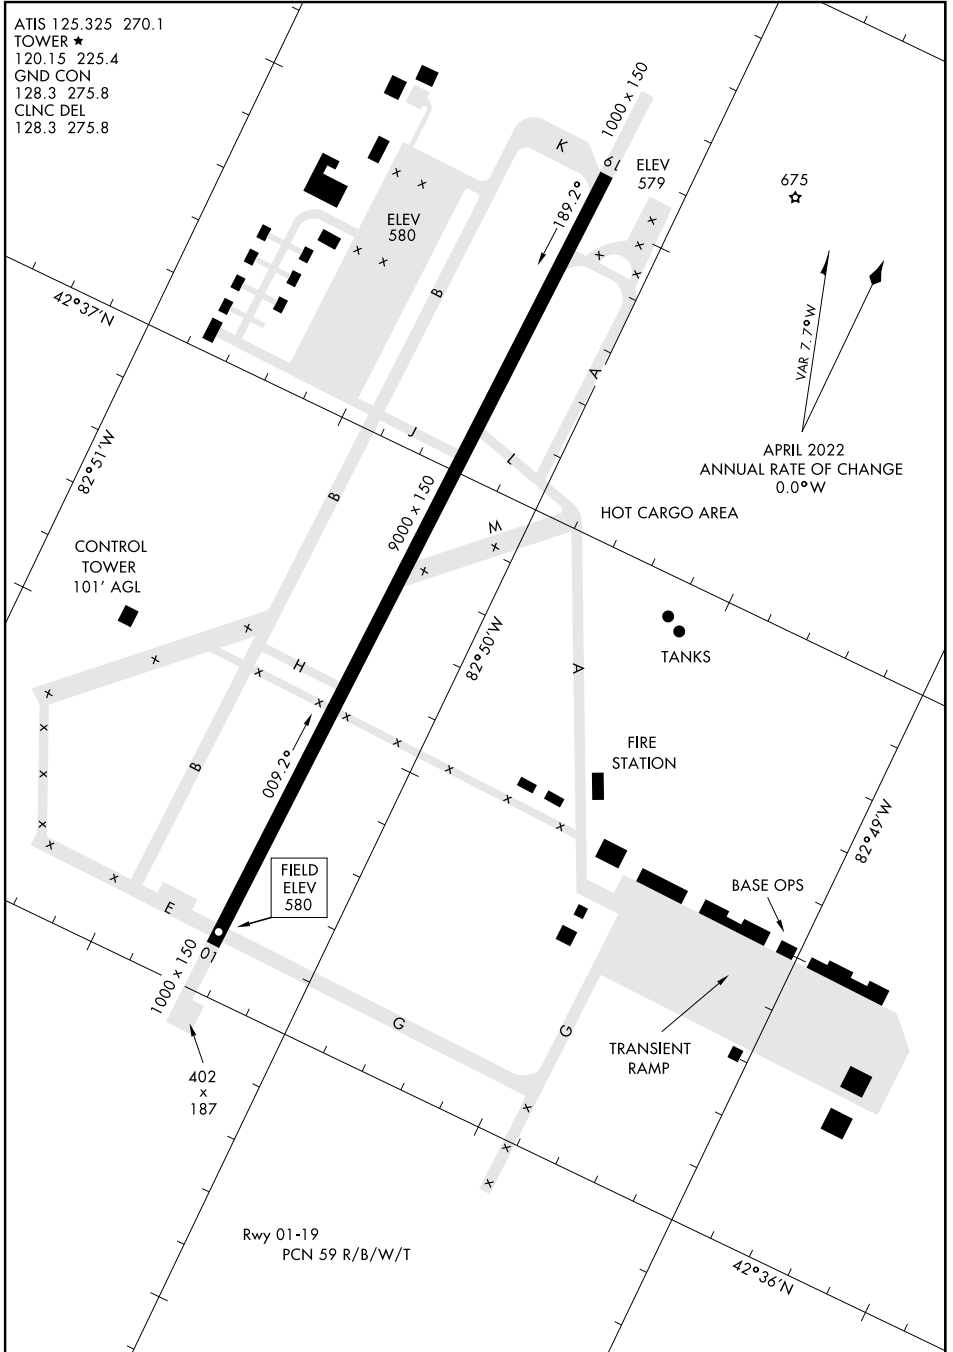

22111

AIRPORT DIAGRAM

AL-276 [USAF]

SELFRIDGE ANGB (KMTC)

MT. CLEMENS, MICHIGAN

ATIS 125.325 270.1
 TOWER ★
 120.15 225.4
 GND CON
 128.3 275.8
 CLNC DEL
 128.3 275.8

EC-1, 05 SEP 2024 to 03 OCT 2024

EC-1, 05 SEP 2024 to 03 OCT 2024

AIRPORT DIAGRAM

SELFRIDGE ANGB (KMTC)
MT. CLEMENS, MICHIGAN