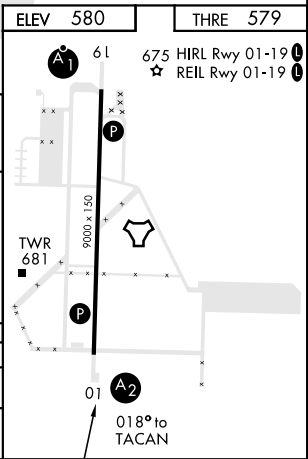

HI-TACAN RWY 1

TACAN MTC Chan 64	APCH CRS 018°	Rwy ldg THRE 579 Arprt Elev 580	AL-276 [USAF]	SELFRIDGE ANGB (KMTCC)
-----------------------------	-------------------------	---	---------------	------------------------

▼ * When ALS inop, increase vis to 1½ miles.
 ** Circling not authorized W of Rwy 01-19.

MISSED APPROACH: Climb to 4000 on MTC R-007 to CASKO and hold, continue climb-in-hold to 4000.

ATIS 125.325 270.1	APP CON 119.6 318.2	TOWER ★ 120.15 (CTAF) 0 225.4	GND CON 128.3 275.8	CLNC DEL 128.3 275.8
------------------------------	-------------------------------	---	-------------------------------	--------------------------------

EC-1, 05 SEP 2024 to 03 OCT 2024

EC-1, 05 SEP 2024 to 03 OCT 2024

EMERG SAFE ALT 100 NM 3100

CATEGORY	C	D	E
S-1*	1120-1½ 541 (600-1½)	541 (600-1½)	
CIRCLING **	1120-1½ 541 (600-1½)	1140-2 561 (600-2)	

HI-TACAN RWY 1