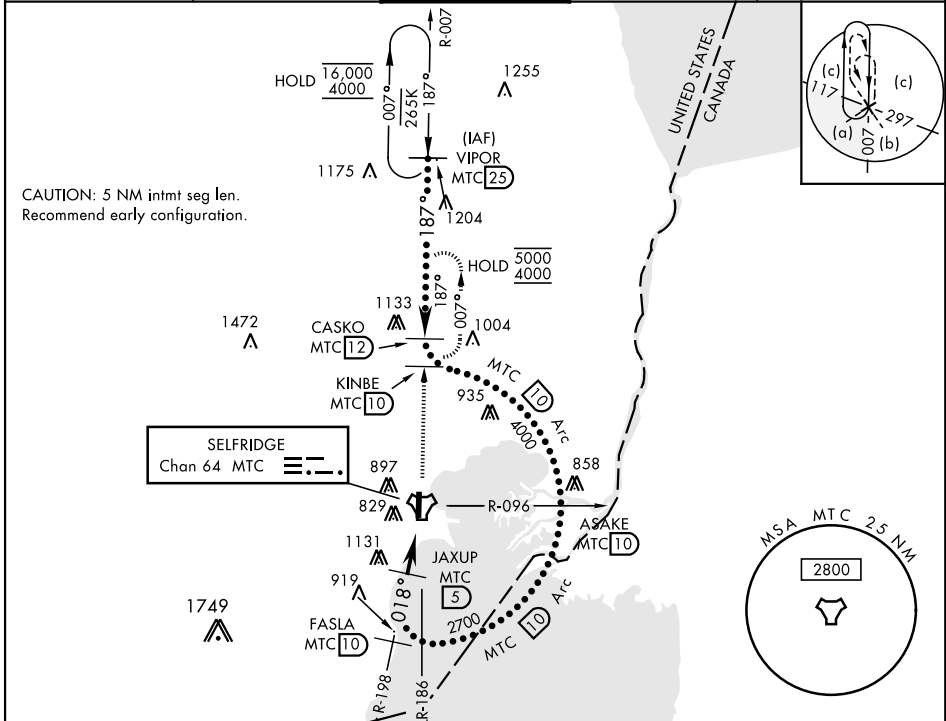

HI-TACAN RWY 1

TACAN MTC Chan 64	APCH CRS 018°	Rwy ldg THRE 579 Arprt Elev 580	AL-276 [USAF]	SELFRIDGE ANGB (KMTCC)
-----------------------------	-------------------------	---	---------------	------------------------

▼ * When ALS inop, increase vis to 1½ miles.
 ** Circling not authorized W of Rwy 01-19.

MISSED APPROACH: Climb to 4000 on MTC R-007 to CASKO and hold, continue climb-in-hold to 4000.

ATIS 125.325 270.1	APP CON 119.6 318.2	TOWER ★ 120.15 (CTAF) 0 225.4	GND CON 128.3 275.8	CLNC DEL 128.3 275.8
------------------------------	-------------------------------	---	-------------------------------	--------------------------------

EC-1, 05 SEP 2024 to 03 OCT 2024

EC-1, 05 SEP 2024 to 03 OCT 2024

EMERG SAFE ALT 100 NM 3100

CATEGORY	C	D	E
S-1*	1120-1½ 541 (600-1½)	541 (600-1½)	
CIRCLING **	1120-1½ 541 (600-1½)	1140-2 561 (600-2)	

HI-TACAN RWY 1