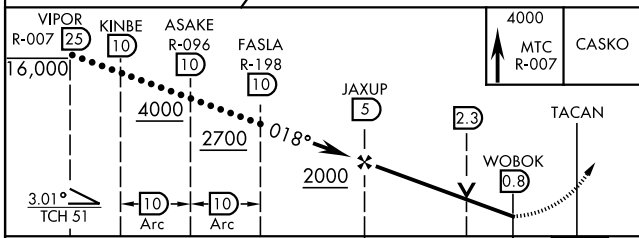

HI-TACAN RWY 1

TACAN MTC Chan 64	APCH CRS 018°	Rwy ldg THRE 579 Arprt Elev 580	AL-276 [USAF]	SELFRIDGE ANGB (KMTCC)
-----------------------------	-------------------------	---	---------------	------------------------

▼ * When ALS inop, increase vis to 1½ miles.
 ** Circling not authorized W of Rwy 01-19.

MISSED APPROACH: Climb to 4000 on MTC R-007 to CASKO and hold, continue climb-in-hold to 4000.

ATIS 125.325 270.1	APP CON 119.6 318.2	TOWER ★ 120.15 (CTAF) 0 225.4	GND CON 128.3 275.8	CLNC DEL 128.3 275.8
------------------------------	-------------------------------	---	-------------------------------	--------------------------------

EC-1, 05 SEP 2024 to 03 OCT 2024

EC-1, 05 SEP 2024 to 03 OCT 2024

EMERG SAFE ALT 100 NM 3100

CATEGORY	C	D	E
S-1*	1120-1½ 541 (600-1½)	541 (600-1½)	
CIRCLING **	1120-1½ 541 (600-1½)	1140-2 561 (600-2)	

HI-TACAN RWY 1