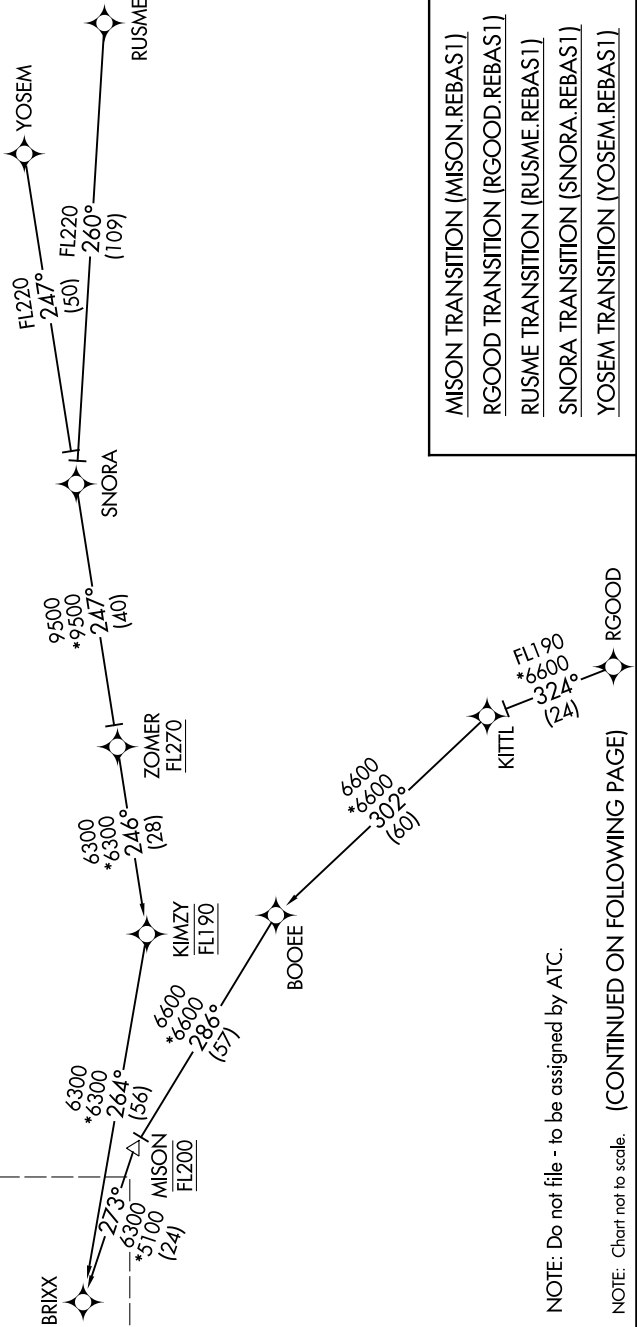

REBAS ONE ARRIVAL (RNAV) Transition Routes

NAPA, CALIFORNIA

- OAKLAND CENTER
127.8 353.5
- APC ATIS
124.05
- STS ATIS
120.55
- APC GND CON
121.7
- STS GND CON
121.9
- NAPA TOWER ★
118.7 257.8
- SANTA ROSA TOWER ★
118.5 363.0

- MISON TRANSITION (MISON.REBAS1)
- RGOOD TRANSITION (RGOOD.REBAS1)
- RUSME TRANSITION (RUSME.REBAS1)
- SNORA TRANSITION (SNORA.REBAS1)
- YOSEM TRANSITION (YOSEM.REBAS1)

SW-2, 05 SEP 2024 to 03 OCT 2024

RNAV 1 - DME/DME/IRU or GPS.
RADAR required.

See following page for arrival routes.

NOTE: Do not file - to be assigned by ATC.

NOTE: Chart not to scale. (CONTINUED ON FOLLOWING PAGE)

SW-2, 05 SEP 2024 to 03 OCT 2024

REBAS ONE ARRIVAL (RNAV) Transition Routes

NAPA, CALIFORNIA