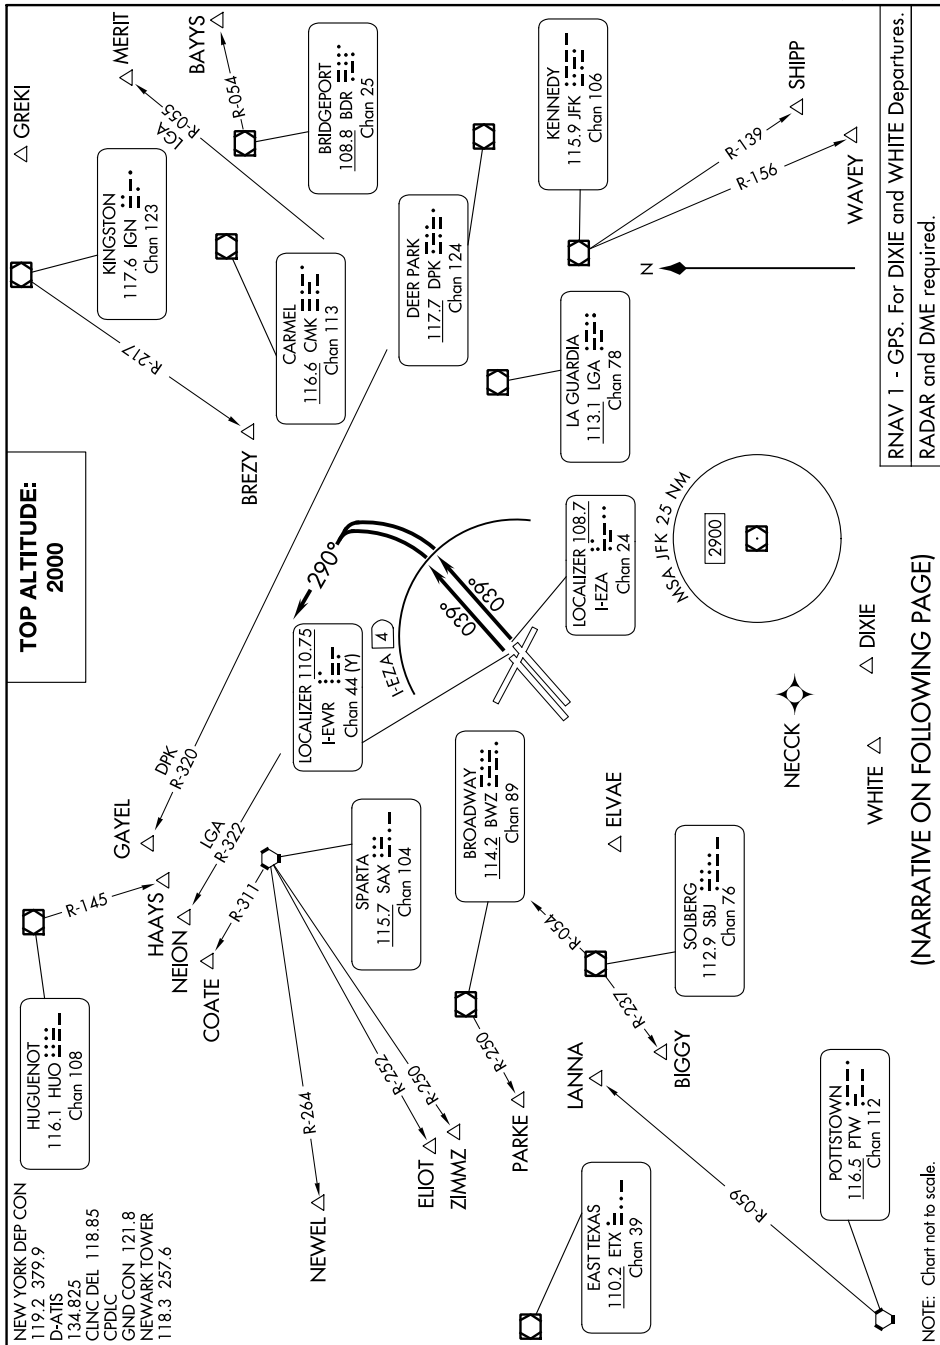

DEVIL ONE DEPARTURE

AL-285 (FAA)

NEWARK LIBERTY INTL (EWR)
NEWARK, NEW JERSEY

NE-2, 05 SEP 2024 to 03 OCT 2024

NEW YORK DEP CON
119.2 379.9
D-ATIS
134.825
CINC DEL 118.85
CPDLC
GND CON 121.8
NEWARK TOWER
118.3 257.6

RNAV 1 - GPS. For DIXIE and WHITE Departures.
RADAR and DME required.

(NARRATIVE ON FOLLOWING PAGE)

NE-2, 05 SEP 2024 to 03 OCT 2024

NOTE: Chart not to scale.