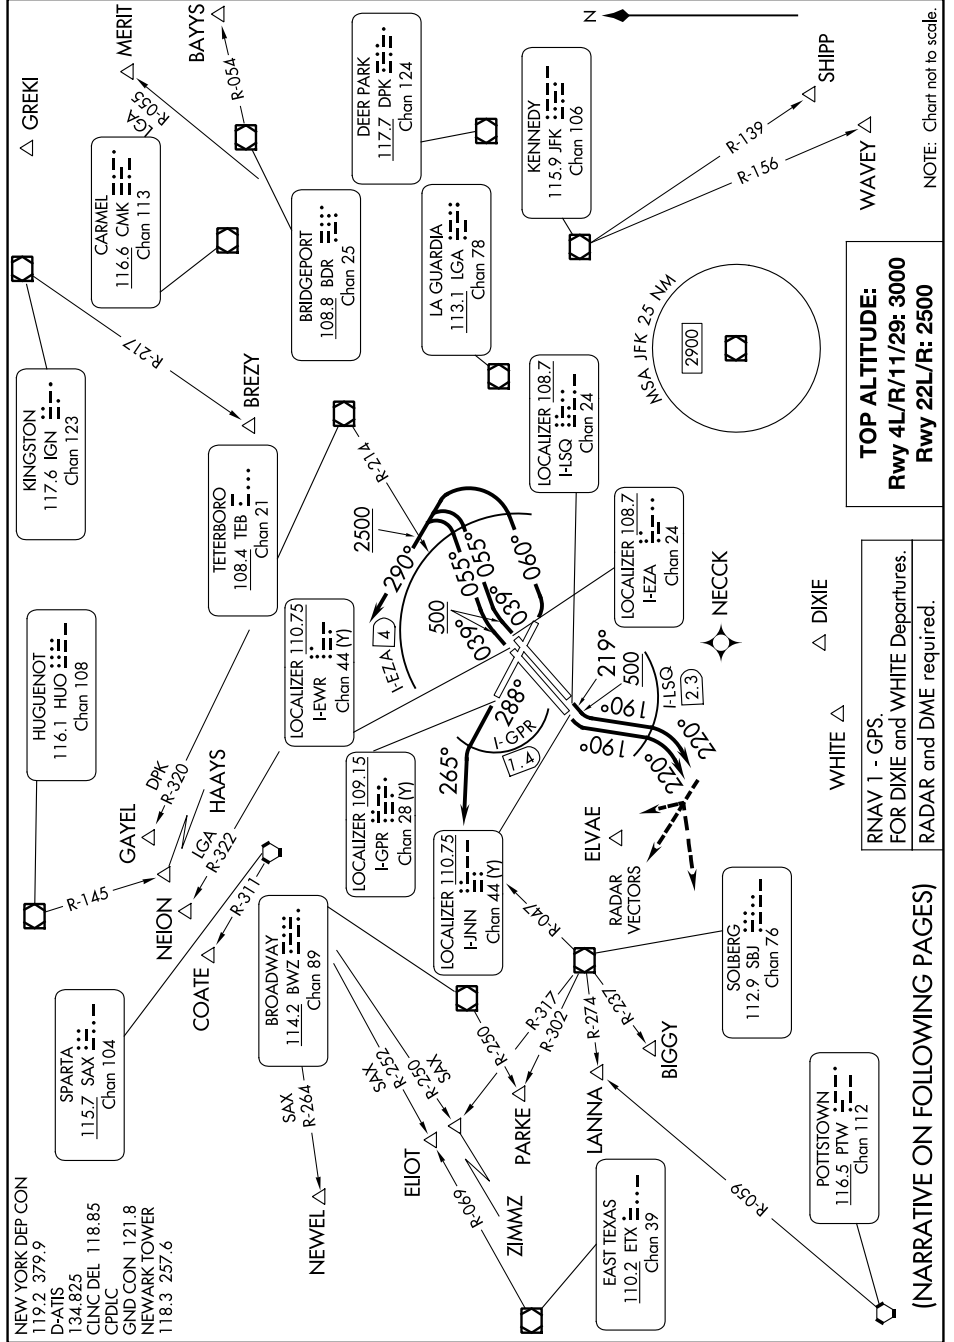

# NEWARK FIVE DEPARTURE

AL-285 (FAA)

NEWARK LIBERTY INTL (EWR)  
NEWARK, NEW JERSEY

NE-2, 05 SEP 2024 to 03 OCT 2024

NEW YORK DEP CON  
119.2 379.9  
D-ATIS  
134.825  
CINC DEL 118.85  
CPDLC  
GND CON 121.8  
NEWARK TOWER  
118.3 257.6

(NARRATIVE ON FOLLOWING PAGES)

RNAV 1 - GPS,  
FOR DIXIE and WHITE Departures.  
RADAR and DME required.

**TOP ALTITUDE:**  
Rwy 4L/R/11/29: 3000  
Rwy 22L/R: 2500

NOTE: Chart not to scale.

# NEWARK FIVE DEPARTURE

NEWARK, NEW JERSEY  
NEWARK LIBERTY INTL (EWR)

NE-2, 05 SEP 2024 to 03 OCT 2024