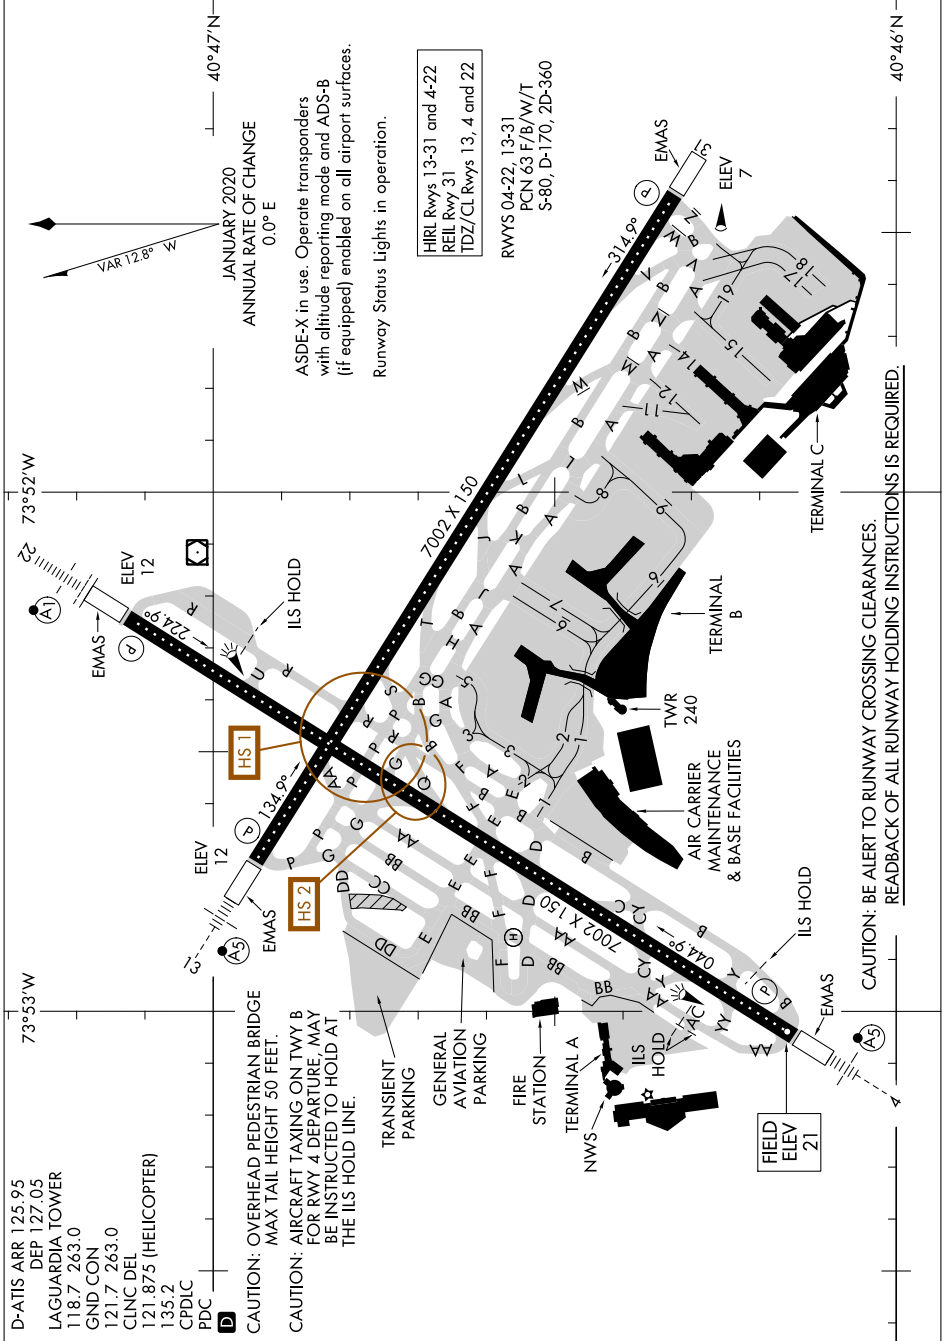

AIRPORT DIAGRAM

AL-289 (FAA)

LAGUARDIA (LGA)
NEW YORK, NEW YORK

NE-2, 05 SEP 2024 to 03 OCT 2024

NE-2, 05 SEP 2024 to 03 OCT 2024

AIRPORT DIAGRAM

NEW YORK, NEW YORK
LAGUARDIA (LGA)