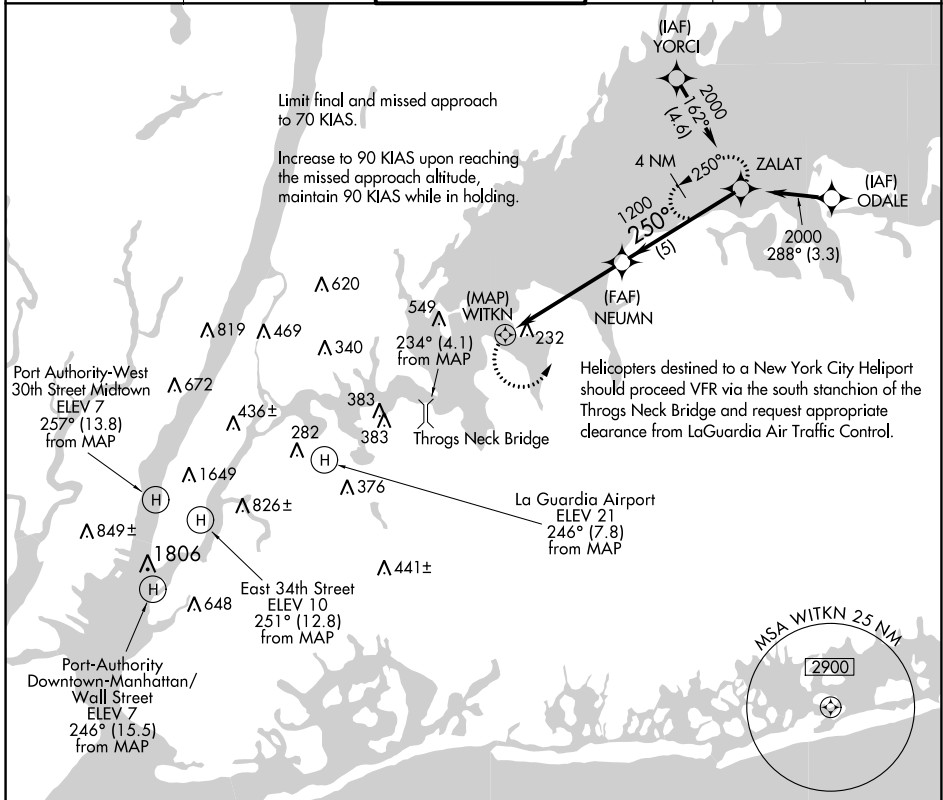

APP CRS 250°	Rwy Idg TDZE Apt Elev	N/A N/A N/A

COPTER RNAV (GPS) 250°

LAGUARDIA (L.G.A)

NA	DME/DME RNP-0.3 NA. Use LaGuardia altimeter setting.	MISSED APPROACH: Climbing left turn to 1240, then climb to 2000 direct ZALAT and hold. (Maintain heading 070° until 1240).

D-ATIS ARR 125.95 D-ATIS DEP 127.05	NEW YORK APP CON 120.8 263.0	LAGUARDIA TOWER 118.7 263.0	GND CON 121.7 263.0	CLNC DEL 121.875 (COPTER)	CPDLC

CATEGORY	COPTER
LNAV MDA	520-$\frac{3}{4}$ 391 (400-$\frac{3}{4}$)

NE-2, 05 SEP 2024 to 03 OCT 2024

NE-2, 05 SEP 2024 to 03 OCT 2024