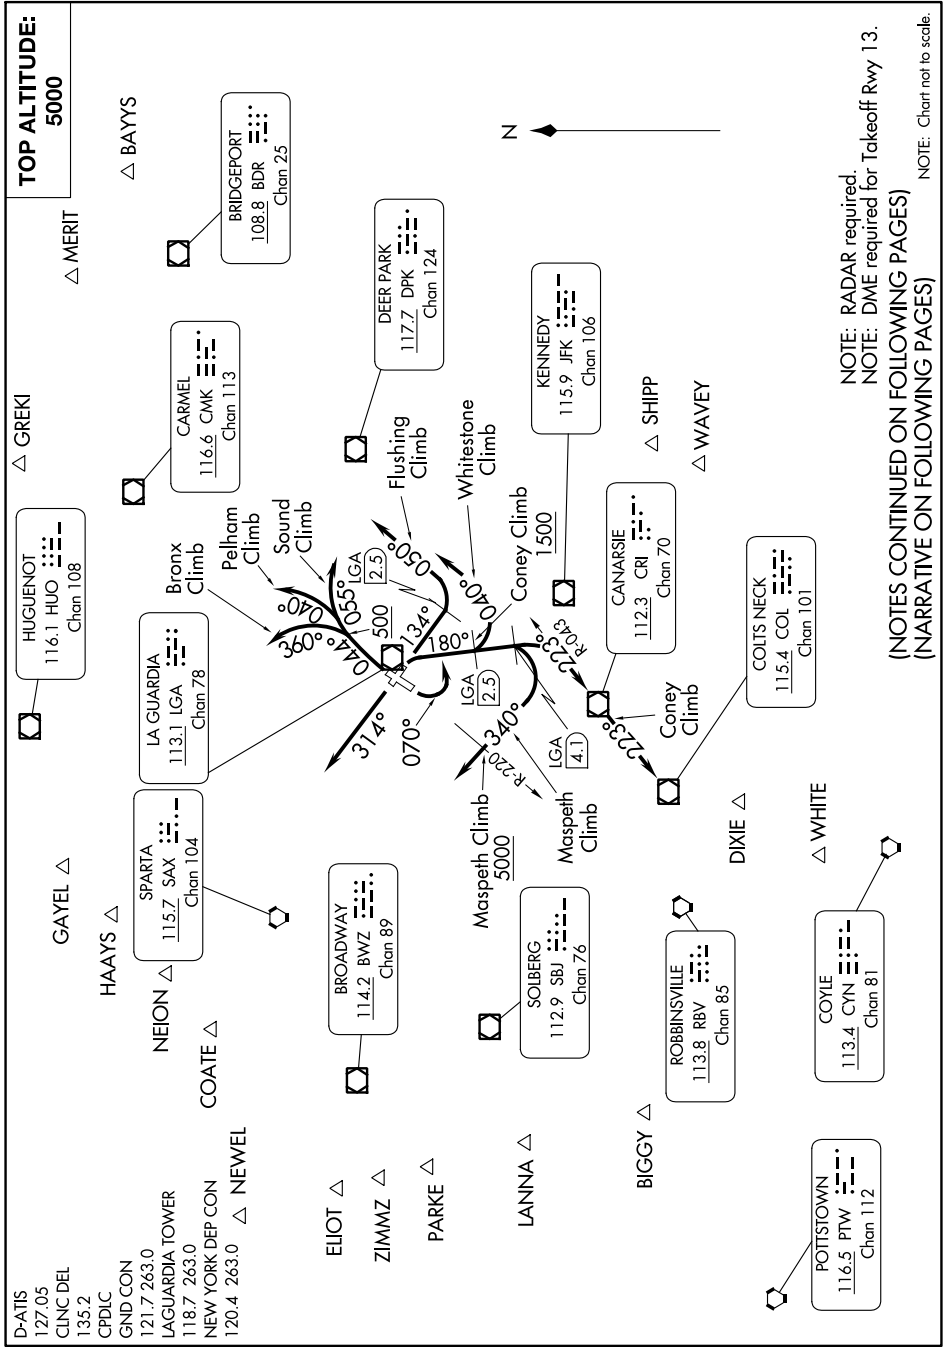

LAGUARDIA SEVEN DEPARTURE

NE-2, 05 SEP 2024 to 03 OCT 2024

LAGUARDIA SEVEN DEPARTURE

NOTE: RADAR required.
 NOTE: DME required for Takeoff Rwy 13.

(NOTES CONTINUED ON FOLLOWING PAGES)
 (NARRATIVE ON FOLLOWING PAGES)

NOTE: Chart not to scale.

NE-2, 05 SEP 2024 to 03 OCT 2024