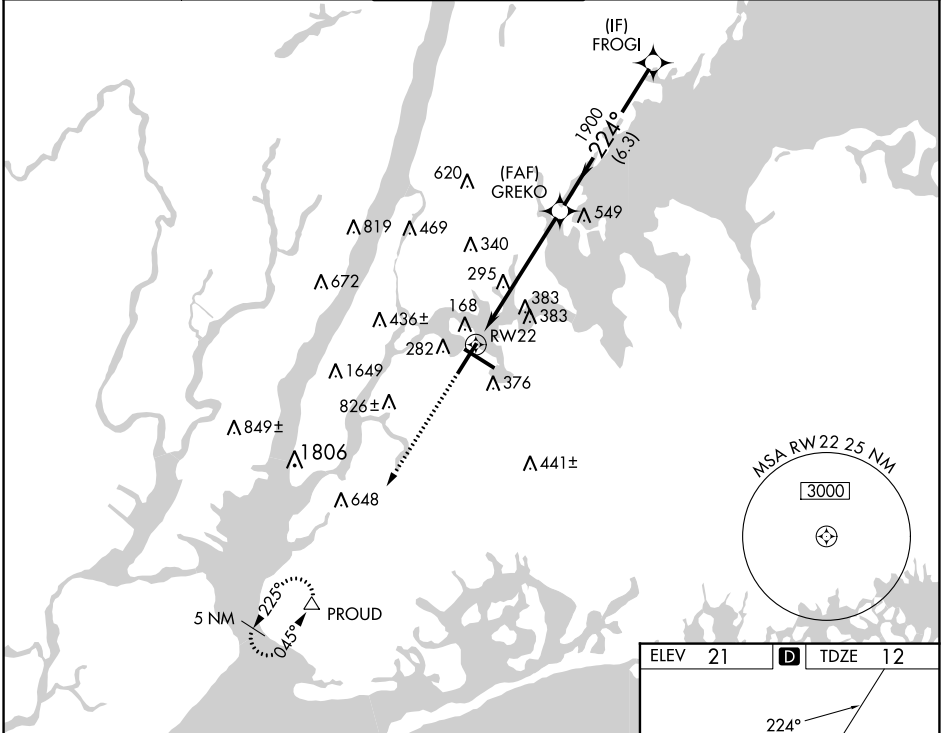

WAAS CH 70318 W22A	APP CRS 224°	Rwy Idg TDZE 12 Apt Elev 21
--	------------------------	---

RNAV (GPS) Y RWY 22

LAGUARDIA (LGA)

RNP APCH - GPS.	ALSF-1	MISSED APPROACH: Climb to 3000 direct PROUD and hold, continue climb-in-hold to 3000.
<p>▼ For uncompensated Baro-VNAV systems, LNAV/VNAV NA below -11°C or above 54°C. Circling NA northwest of Rwy 4 and southwest of Rwy 13.</p>		

NE-2, 05 SEP 2024 to 03 OCT 2024

NE-2, 05 SEP 2024 to 03 OCT 2024