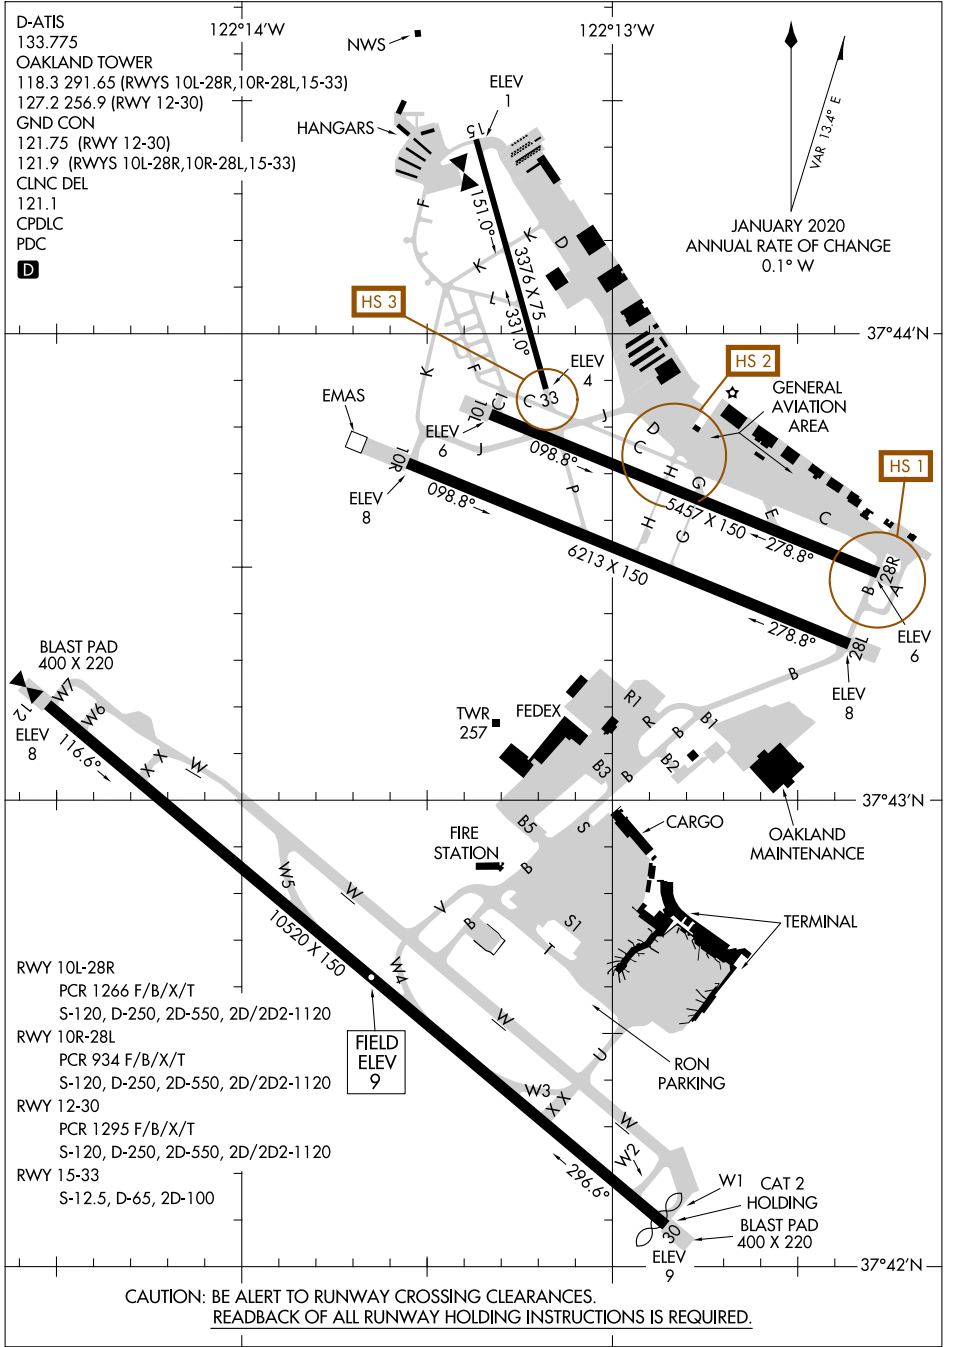

24249 **AIRPORT DIAGRAM** SAN FRANCISCO BAY OAKLAND INTL (OAK)  
 AL-294 (FAA) OAKLAND, CALIFORNIA

D-ATIS  
 133.775  
 OAKLAND TOWER  
 118.3 291.65 (RWYS 10L-28R, 10R-28L, 15-33)  
 127.2 256.9 (RWY 12-30)  
 GND CON  
 121.75 (RWY 12-30)  
 121.9 (RWYS 10L-28R, 10R-28L, 15-33)  
 CLNC DEL  
 121.1  
 CPDLC  
 PDC  
**D**

SW-2, 05 SEP 2024 to 03 OCT 2024

SW-2, 05 SEP 2024 to 03 OCT 2024

CAUTION: BE ALERT TO RUNWAY CROSSING CLEARANCES.  
 READBACK OF ALL RUNWAY HOLDING INSTRUCTIONS IS REQUIRED.