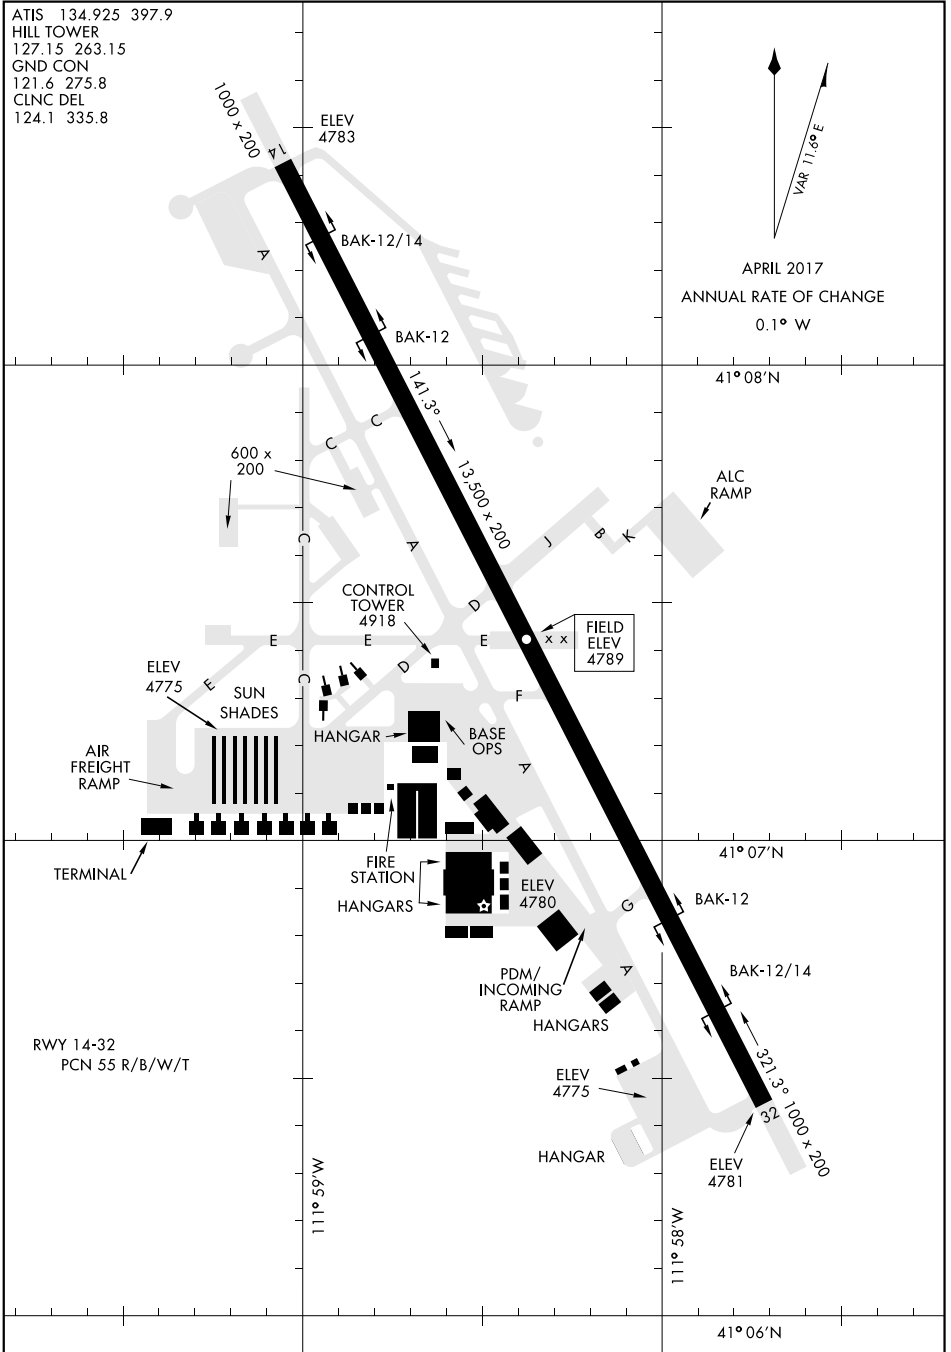

# AIRPORT DIAGRAM

AFD-296 [USAF]

HILL AFB (KHIF)

OGDEN, UTAH

ATIS 134.925 397.9  
 HILL TOWER  
 127.15 263.15  
 GND CON  
 121.6 275.8  
 CLNC DEL  
 124.1 335.8

APRIL 2017  
 ANNUAL RATE OF CHANGE  
 0.1° W

SW-4, 05 SEP 2024 to 03 OCT 2024

SW-4, 05 SEP 2024 to 03 OCT 2024