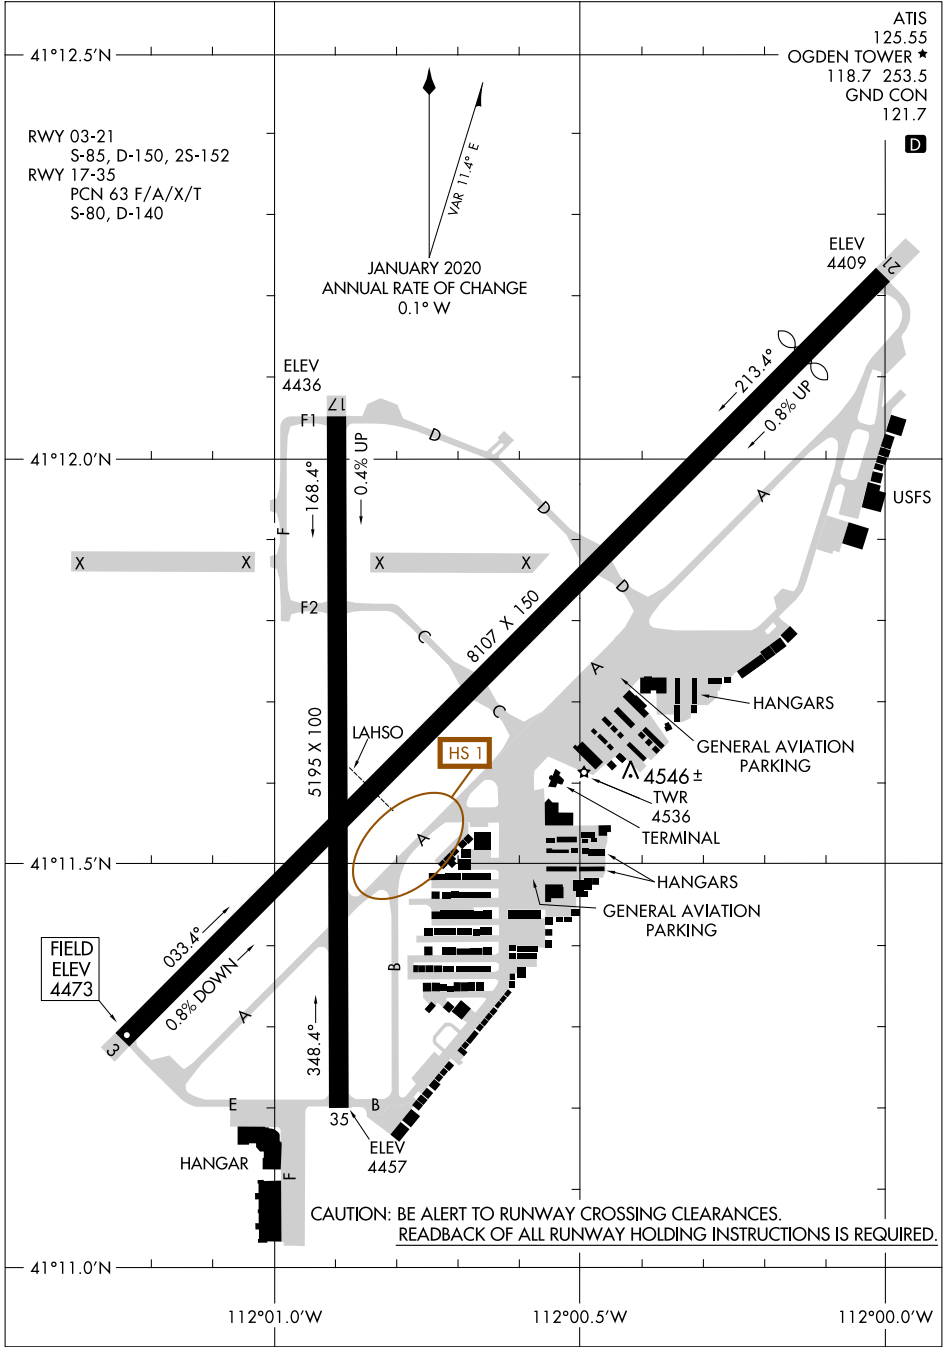

23110
AIRPORT DIAGRAM

OGDEN-HINCKLEY (OGD)
OGDEN, UTAH

AL-297 (FAA)

SW-4, 05 SEP 2024 to 03 OCT 2024

SW-4, 05 SEP 2024 to 03 OCT 2024

CAUTION: BE ALERT TO RUNWAY CROSSING CLEARANCES.
READBCK OF ALL RUNWAY HOLDING INSTRUCTIONS IS REQUIRED.

AIRPORT DIAGRAM
23110

OGDEN, UTAH
OGDEN-HINCKLEY (OGD)