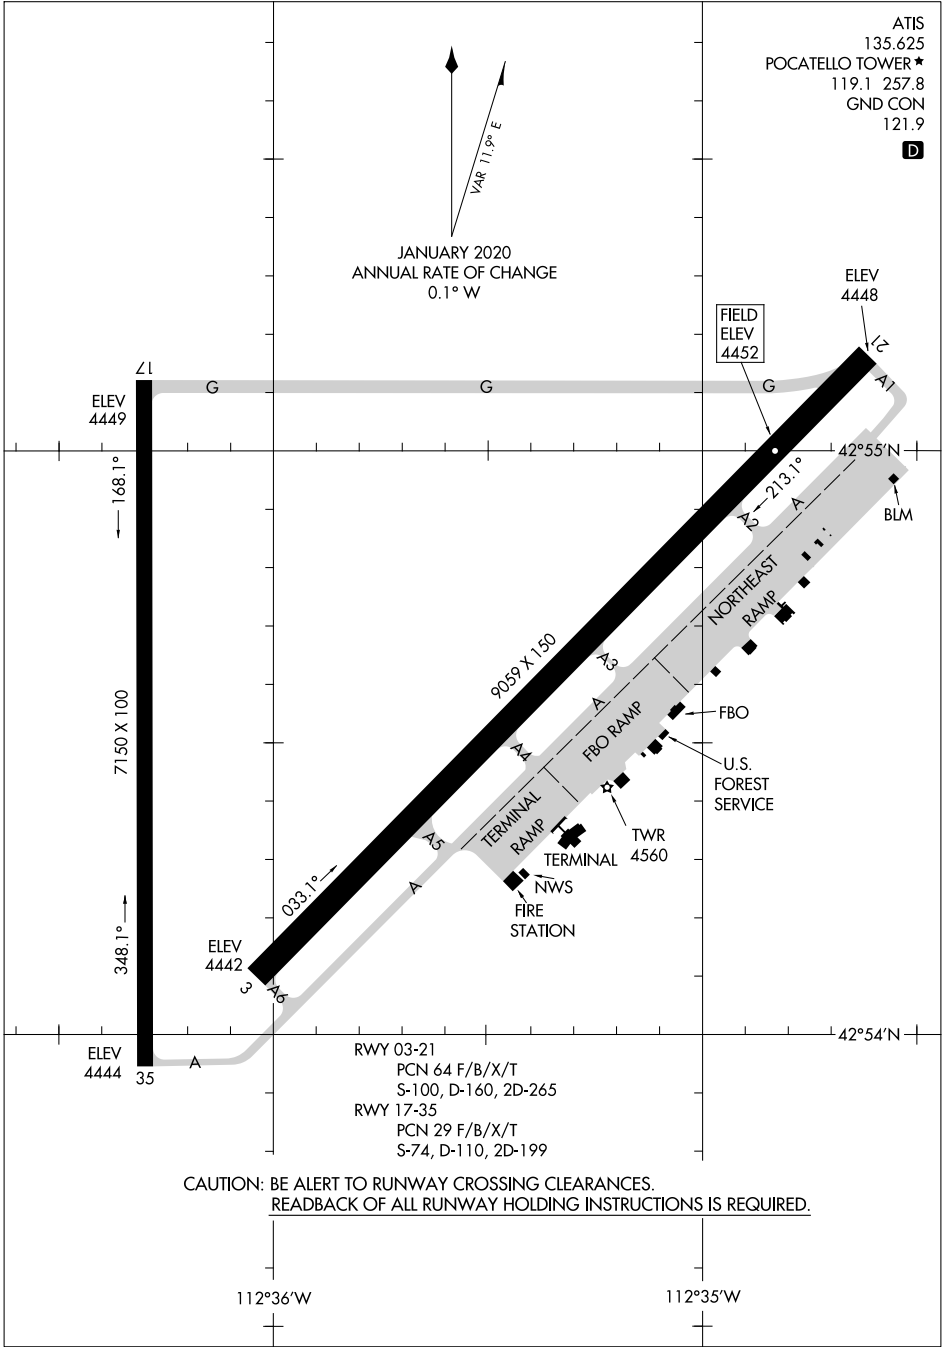

# AIRPORT DIAGRAM

POCATELLO RGNL (PIH)  
POCATELLO, IDAHO

AL-327 (FAA)

ATIS 135.625  
POCATELLO TOWER ★ 119.1 257.8  
GND CON 121.9  
**D**

JANUARY 2020  
ANNUAL RATE OF CHANGE  
0.1° W

NW-1, 05 SEP 2024 to 03 OCT 2024

NW-1, 05 SEP 2024 to 03 OCT 2024

CAUTION: BE ALERT TO RUNWAY CROSSING CLEARANCES.  
READBACK OF ALL RUNWAY HOLDING INSTRUCTIONS IS REQUIRED.