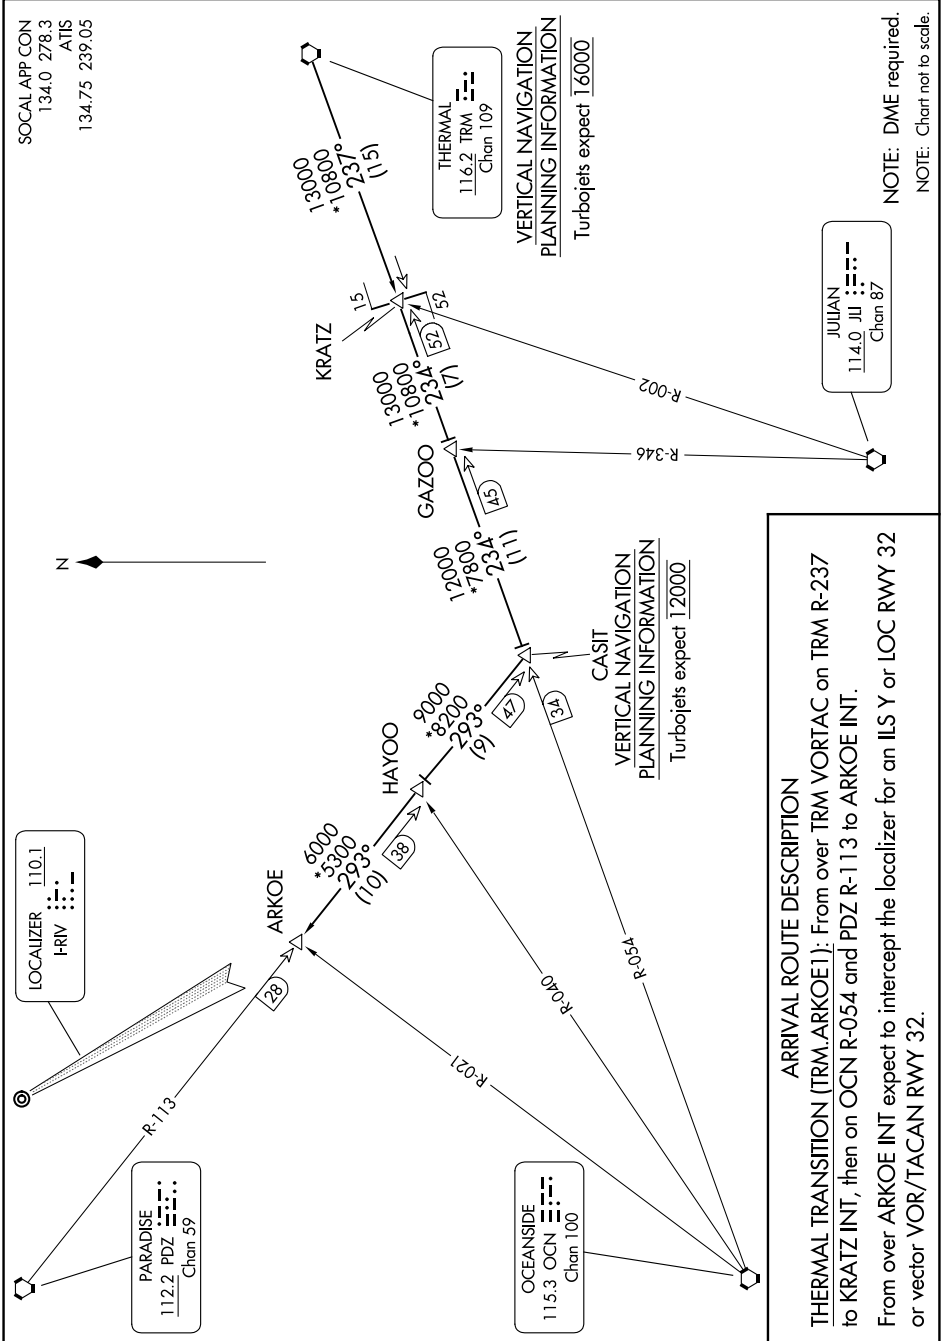

# ARKOE ONE ARRIVAL

AL-348 (FAA)

MARCH ARB (KRIV)  
RIVERSIDE, CALIFORNIA

SW-3, 05 SEP 2024 to 03 OCT 2024

SW-3, 05 SEP 2024 to 03 OCT 2024

# ARKOE ONE ARRIVAL

RIVERSIDE, CALIFORNIA  
MARCH ARB (KRIV)