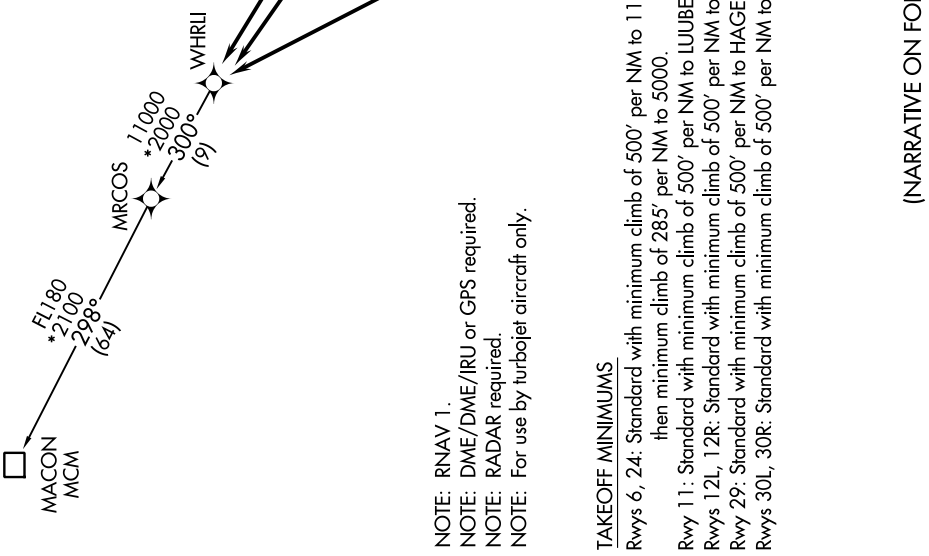

WHRLI SEVEN DEPARTURE (RNAV)

AL-360 (FAA)

ST LOUIS LAMBERT INTL (STL)

ST. LOUIS, MISSOURI

NC-3, 05 SEP 2024 to 03 OCT 2024

**TOP ALTITUDE:
5000**

D-AIS 125.025 379.925
 CLNC DEL 119.5 363.1
 CPDLC
 GND CON 121.9 348.6 (Inbound)
 121.65 377.175 (Outbound)
 118.925 227.125 (Rwy 11/29)
 ST. LOUIS TOWER 120.05 284.6 (Rwys 12L/30R, 24)
 118.5 257.7 (Rwy 12R/30L)
 132.475 239.275 (Rwys 6, 11/29)
 ST. LOUIS DEP CON 128.1 307.05

NOTE: Chart not to scale.

(NARRATIVE ON FOLLOWING PAGE)

NC-3, 05 SEP 2024 to 03 OCT 2024

WHRLI SEVEN DEPARTURE (RNAV)

ST. LOUIS, MISSOURI

ST LOUIS LAMBERT INTL (STL)