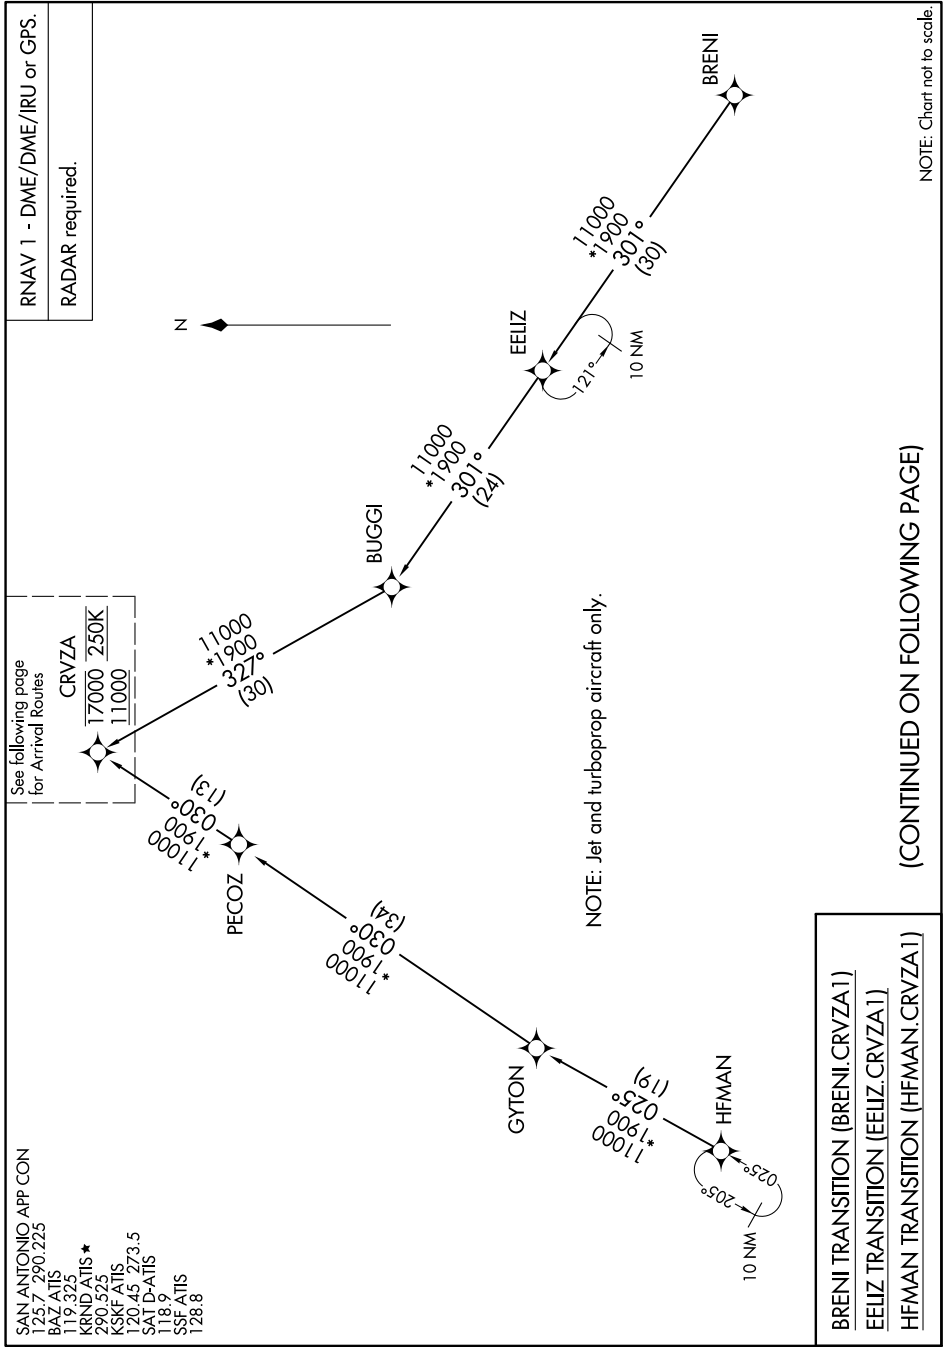

CRVZA ONE ARRIVAL (RNAV) Transition Routes

SAN ANTONIO, TEXAS

SC-3, 05 SEP 2024 to 03 OCT 2024

CRVZA ONE ARRIVAL (RNAV) Transition Routes

SAN ANTONIO, TEXAS

(CONTINUED ON FOLLOWING PAGE)

NOTE: Chart not to scale.

SC-3, 05 SEP 2024 to 03 OCT 2024

BREN1 TRANSITION (BREN1.CRZVA1)  
EELIZ TRANSITION (EELIZ.CRZVA1)  
HFMAN TRANSITION (HFMAN.CRZVA1)