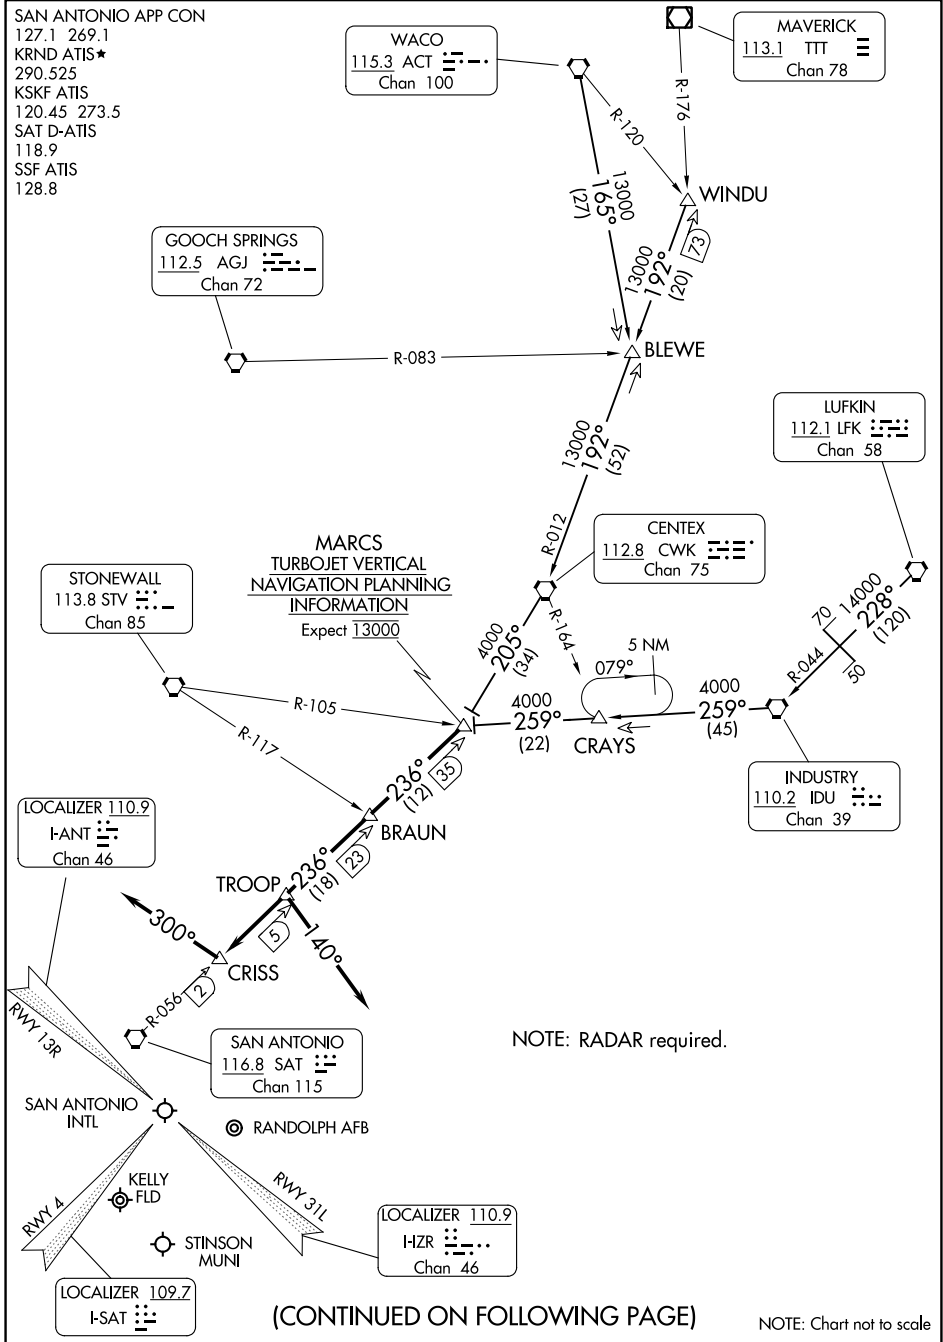

MARCS ONE ARRIVAL

SAN ANTONIO, TEXAS

SAN ANTONIO APP CON
 127.1 269.1
 KRND ATIS★
 290.525
 KSKF ATIS
 120.45 273.5
 SAT D-ATIS
 118.9
 SSF ATIS
 128.8

WACO
 115.3 ACT
 Chan 100

MAVERICK
 113.1 TTT
 Chan 78

GOOCH SPRINGS
 112.5 AGJ
 Chan 72

STONEWALL
 113.8 STV
 Chan 85

MARCS
 TURBOJET VERTICAL
 NAVIGATION PLANNING
 INFORMATION
 Expect 13000

CENTEX
 112.8 CWK
 Chan 75

LUFKIN
 112.1 LFK
 Chan 58

LOCALIZER 110.9
 I-ANT
 Chan 46

236° (168)

236° (172)

236° (176)

236° (180)

236° (184)

236° (188)

236° (192)

236° (196)

236° (200)

NOTE: RADAR required.

(CONTINUED ON FOLLOWING PAGE)

NOTE: Chart not to scale

SC-3, 05 SEP 2024 to 03 OCT 2024

SC-3, 05 SEP 2024 to 03 OCT 2024

MARCS ONE ARRIVAL

SAN ANTONIO, TEXAS